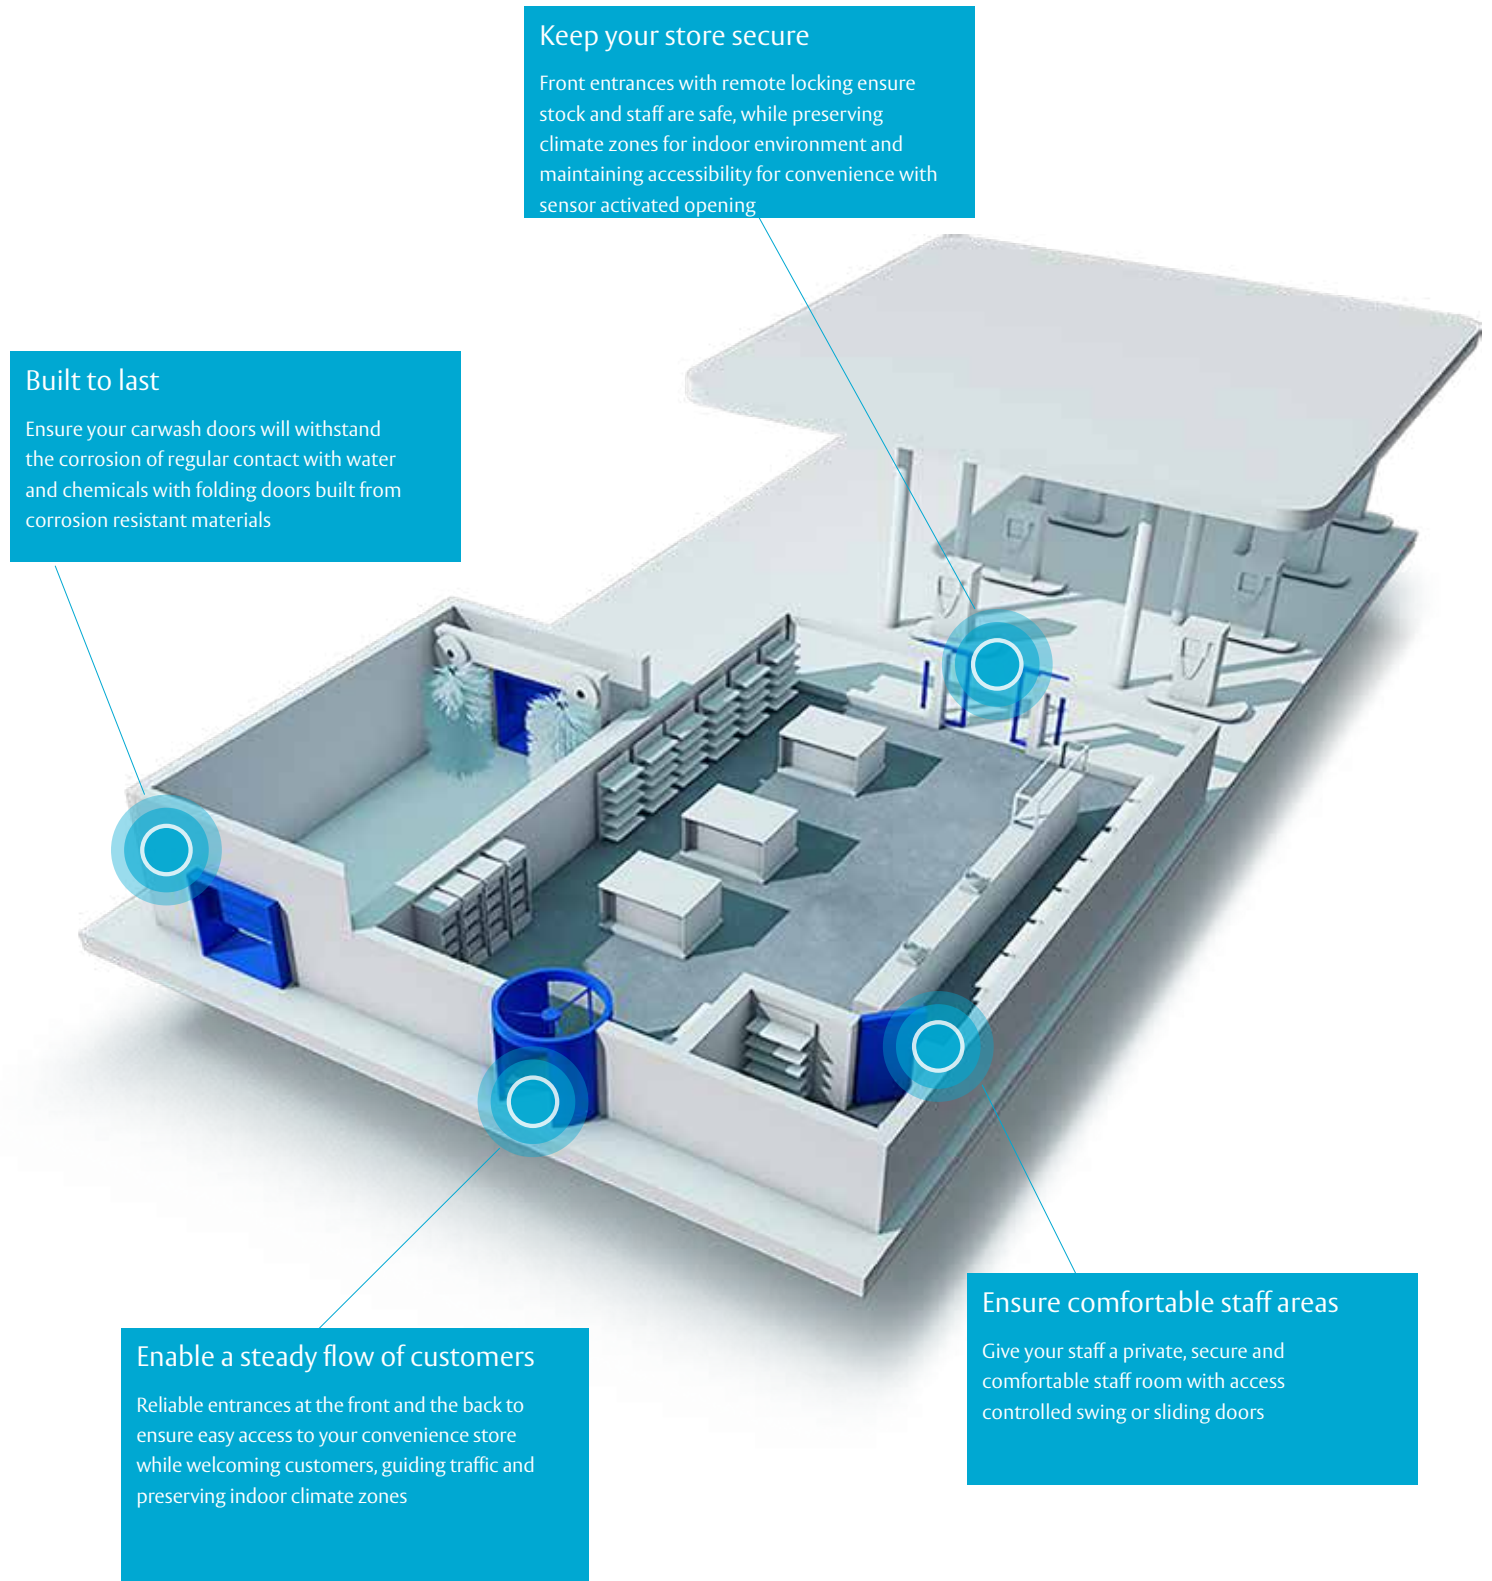

In gas stations and convenience stores, safety and easy access is essential

When staff work late into the night, it is essential that entrances work to ensure their safety, security and comfort for long opening times, from early mornings to late at night or even 24 hours a day. Entrances need to be simple to use and feature remote locking for easy control access to the store, while guaranteeing safety for staff and customers.

If you do not have entrances that are optimal for your store, you could risk:

- Less traffic
- Delivery disruption
- Unwanted downtime

Doors that keep up with the store demands

Fast opening doors can speed up the delivery process while welcoming customers through the front entrances

Specially engineered ASSA ABLOY entrances are designed to perform in busy environments, ensuring uninterrupted access to your store throughout the day. Our doors provide solutions that require little room and can withstand retail conditions of bumps and knock, while still retaining optimum performance.

Keep your store secure
Front entrances with remote locking ensure stock and staff are safe, while preserving climate zones for indoor environment and maintaining accessibility for convenience with sensor activated opening