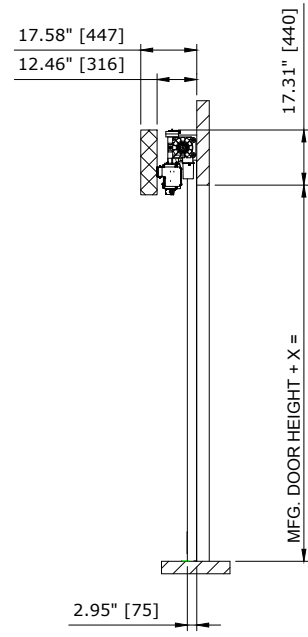

TOP VIEW

FRONT VIEW

RP300-RH DOOR - NO COVER
CONTROL PANEL:

RIGHT VIEW

NOTE:
1. FOR DIFFERENT DRIVE UNIT CONFIGURATION SEE. DETAIL "A"
2. DH<7.54' [2300] AVAILABLE WITH COVERS ONLY.

DETAIL "A"
DRIVE ORIENTATION

RECOMMENDED FOR
MAINTENANCE. 

CUSTOMER:		SCALE = NOT TO SCALE	ASSA ABLOY	
LOCATION:		APPROVED BY:	APPROVED WITH CHANGES BY:	
SALESMAN / DEALER:		DATE:	DATE:	
		DESCRIPTION: RP300 APPROVAL DRAWING		
		DRAWING NO:	DESIGNER:	DATE:
		8300T0032	J. Reitz	1/3/2016
Rev	Change	Date	Name	