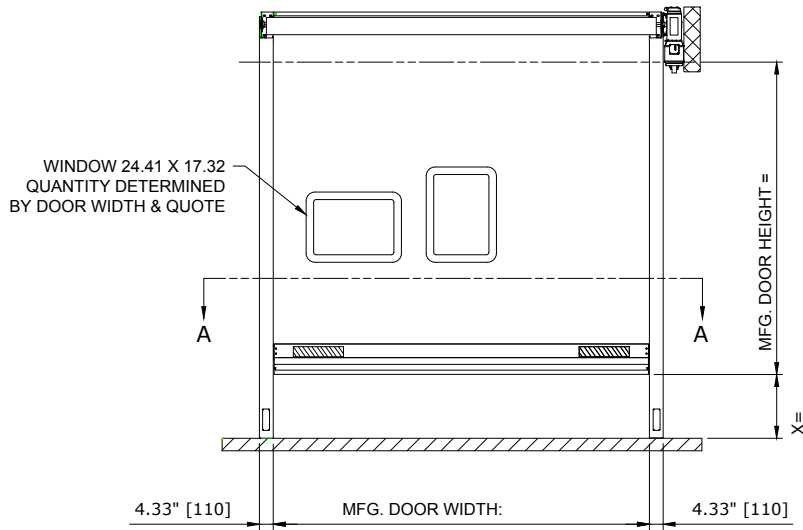

TOP VIEW

FRONT VIEW

RP300-RH DOOR - NO COVER
CONTROL PANEL:

RIGHT VIEW

NOTE:
1. FOR DIFFERENT DRIVE UNIT CONFIGURATION SEE. DETAIL "A"
2. DH<7.54' [2300] AVAILABLE WITH COVERS ONLY.

DETAIL "A"
DRIVE ORIENTATION

RECOMMENDED FOR
MAINTENANCE. 

CUSTOMER:		SCALE = NOT TO SCALE	ASSA ABLOY	
LOCATION:		APPROVED BY:	APPROVED WITH CHANGES BY:	
SALESMAN / DEALER:		DATE:	DATE:	
		DESCRIPTION: RP300 APPROVAL DRAWING		
		DRAWING NO:	DESIGNER:	DATE:
		8300T0032	J. Reitz	1/3/2016
Rev	Change	Date	Name	