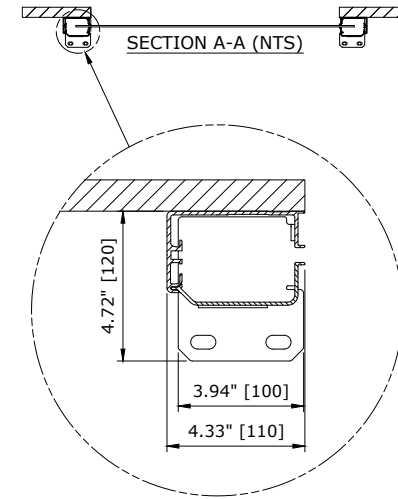

TOP VIEW

FRONT VIEW

RP300-RH DOOR - NO COVER
CONTROL PANEL:

RIGHT VIEW

NOTE:
1. FOR DIFFERENT DRIVE UNIT CONFIGURATION SEE. DETAIL "A"
2. DH<7.54' [2300] AVAILABLE WITH COVERS ONLY.

DETAIL "A"
DRIVE ORIENTATION

RECOMMENDED FOR
MAINTENANCE. 

CUSTOMER:		SCALE = NOT TO SCALE	ASSA ABLOY	
LOCATION:		APPROVED BY:	APPROVED WITH CHANGES BY:	
SALESMAN / DEALER:		DATE:	DATE:	
		DESCRIPTION: RP300 APPROVAL DRAWING		
		DRAWING NO:	DESIGNER:	DATE:
		8300T0032	J. Reitz	1/3/2016
Rev	Change	Date	Name	