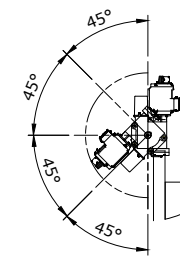

TOP VIEW

FRONT VIEW

RP300-RH DOOR - NO COVER
CONTROL PANEL:

RIGHT VIEW

NOTE:
1. FOR DIFFERENT DRIVE UNIT CONFIGURATION SEE. DETAIL "A"
2. DH<7.54' [2300] AVAILABLE WITH COVERS ONLY.

DETAIL "A"
DRIVE ORIENTATION

RECOMMENDED FOR
MAINTENANCE. 

CUSTOMER:		SCALE = NOT TO SCALE	ASSA ABLOY	
LOCATION:		APPROVED BY:	APPROVED WITH CHANGES BY:	
SALESMAN / DEALER:		DATE:	DATE:	
		DESCRIPTION: RP300 APPROVAL DRAWING		
		DRAWING NO:	DESIGNER:	DATE:
		8300T0032	J. Reitz	1/3/2016
Rev	Change	Date	Name	