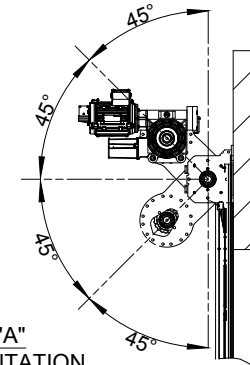

 RECOMMENDED FOR MAINTENANCE.

TOP VIEW

FRONT VIEW

RIGHT VIEW

NOTE:
 1. FOR DIFFERENT DRIVE UNIT ORIENTATIONS SEE. DETAIL "A"
 2. DH<7.54' [2300] AVAILABLE WITH COVERS ONLY.

DETAIL "A"
 DRIVE ORIENTATION

RP300-RH DOOR - NO COVER CHAIN DRIVE
 CONTROL PANEL:

CUSTOMER:		SCALE = NOT TO SCALE	ASSA ABLOY	
LOCATION:		APPROVED BY:	APPROVED WITH CHANGES BY:	
SALESMAN / DEALER:		DATE:	DATE:	
		DESCRIPTION: RP300 APPROVAL DRAWING		
		DRAWING NO:	DESIGNER:	DATE:
Rev	Change	Date	Name	8300T0036 J. Reitz 1/3/2016