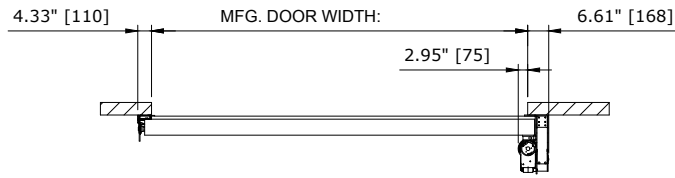

 RECOMMENDED FOR MAINTENANCE.

TOP VIEW

FRONT VIEW

RIGHT VIEW

NOTE:
 1. FOR DIFFERENT DRIVE UNIT ORIENTATIONS SEE. DETAIL "A"
 2. DH<7.54' [2300] AVAILABLE WITH COVERS ONLY.

DETAIL "A"
 DRIVE ORIENTATION

RP300-RH DOOR - NO COVER CHAIN DRIVE
 CONTROL PANEL:

CUSTOMER:		SCALE = NOT TO SCALE	ASSA ABLOY	
LOCATION:		APPROVED BY:	APPROVED WITH CHANGES BY:	
SALESMAN / DEALER:		DATE:	DATE:	
		DESCRIPTION: RP300 APPROVAL DRAWING		
		DRAWING NO:	DESIGNER:	DATE:
Rev	Change	Date	Name	8300T0036 J. Reitz 1/3/2016