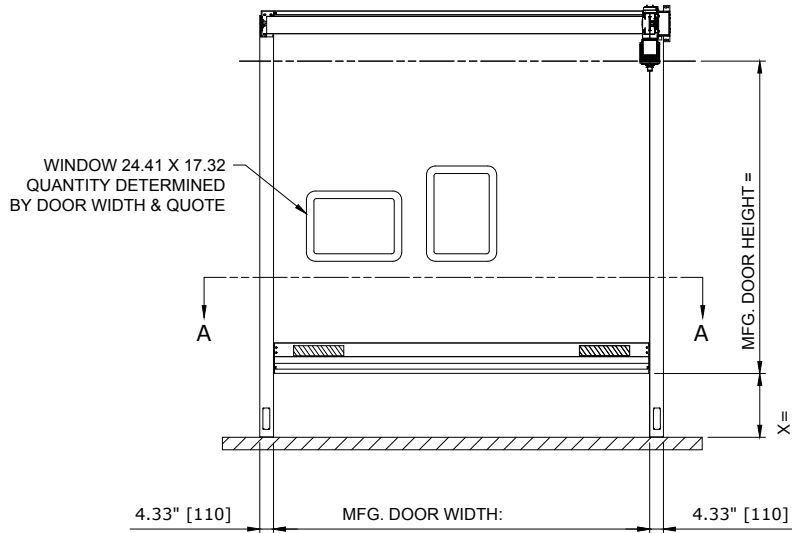

 RECOMMENDED FOR MAINTENANCE.

TOP VIEW

FRONT VIEW

RIGHT VIEW

NOTE:
 1. FOR DIFFERENT DRIVE UNIT ORIENTATIONS SEE. DETAIL "A"
 2. DH<7.54' [2300] AVAILABLE WITH COVERS ONLY.

DETAIL "A"
 DRIVE ORIENTATION

RP300-RH DOOR - NO COVER CHAIN DRIVE
 CONTROL PANEL:

CUSTOMER:		SCALE = NOT TO SCALE	ASSA ABLOY	
LOCATION:		APPROVED BY:	APPROVED WITH CHANGES BY:	
SALESMAN / DEALER:		DATE:	DATE:	
		DESCRIPTION: RP300 APPROVAL DRAWING		
		DRAWING NO:	DESIGNER:	DATE:
Rev	Change	Date	Name	8300T0036 J. Reitz 1/3/2016