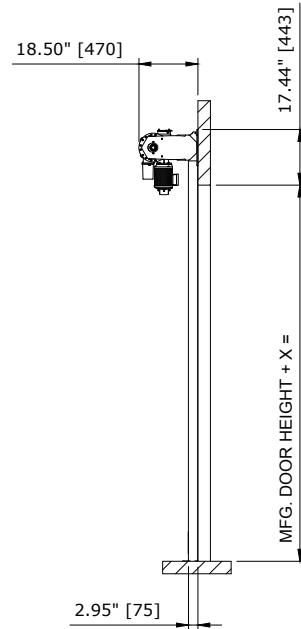

 RECOMMENDED FOR MAINTENANCE.

TOP VIEW

FRONT VIEW

RIGHT VIEW

NOTE:
 1. FOR DIFFERENT DRIVE UNIT ORIENTATIONS SEE. DETAIL "A"
 2. DH<7.54' [2300] AVAILABLE WITH COVERS ONLY.

DETAIL "A"
 DRIVE ORIENTATION

RP300-RH DOOR - NO COVER CHAIN DRIVE
 CONTROL PANEL:

CUSTOMER:		SCALE = NOT TO SCALE	ASSA ABLOY	
LOCATION:		APPROVED BY:	APPROVED WITH CHANGES BY:	
SALESMAN / DEALER:		DATE:	DATE:	
		DESCRIPTION: RP300 APPROVAL DRAWING		
		DRAWING NO:	DESIGNER:	DATE:
Rev	Change	Date	Name	8300T0036 J. Reitz 1/3/2016