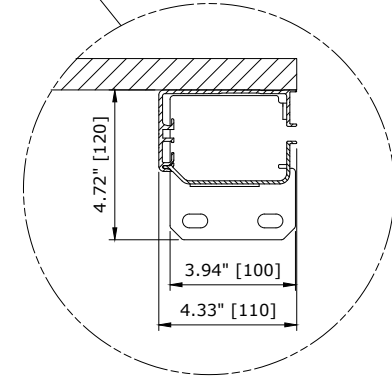

 RECOMMENDED FOR MAINTENANCE.

TOP VIEW

FRONT VIEW

RIGHT VIEW

NOTE:
 1. FOR DIFFERENT DRIVE UNIT ORIENTATIONS SEE. DETAIL "A"
 2. DH<7.54' [2300] AVAILABLE WITH COVERS ONLY.

DETAIL "A"
 DRIVE ORIENTATION

RP300-RH DOOR - NO COVER CHAIN DRIVE
 CONTROL PANEL:

CUSTOMER:		SCALE = NOT TO SCALE	ASSA ABLOY	
LOCATION:		APPROVED BY:	APPROVED WITH CHANGES BY:	
SALESMAN / DEALER:		DATE:	DATE:	
		DESCRIPTION: RP300 APPROVAL DRAWING		
		DRAWING NO:	DESIGNER:	DATE:
Rev	Change	Date	Name	8300T0036 J. Reitz 1/3/2016