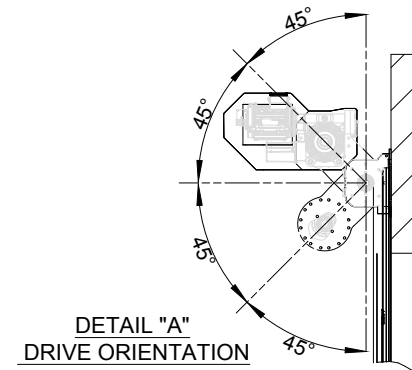

RECOMMENDED FOR MAINTENANCE.

TOP VIEW

FRONT VIEW

RP300-RH DOOR - CHAIN DRIVE WITH COVER  
CONTROL PANEL:

RIGHT VIEW

NOTE:  
1. FOR DIFFERENT DRIVE UNIT ORIENTATIONS SEE. DETAIL "A"  
2. DH<7.54' [2300] AVAILABLE WITH COVERS ONLY.

CUSTOMER:		SCALE = NOT TO SCALE	<b>ASSA ABLOY</b>	
LOCATION:		APPROVED BY:	APPROVED WITH CHANGES BY:	
SALESMAN / DEALER:		DATE:	DATE:	
		DESCRIPTION: RP300 APPROVAL DRAWING		
		DRAWING NO:	DESIGNER:	DATE:
Rev	Change	Date	Name	8300T0038 J. Reitz 1/3/2016