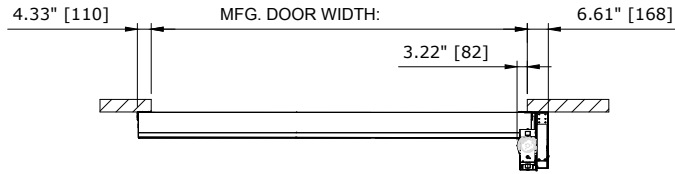

RECOMMENDED FOR MAINTENANCE.

TOP VIEW

FRONT VIEW

RP300-RH DOOR - CHAIN DRIVE WITH COVER  
CONTROL PANEL:

RIGHT VIEW

NOTE:  
1. FOR DIFFERENT DRIVE UNIT ORIENTATIONS SEE. DETAIL "A"  
2. DH<7.54' [2300] AVAILABLE WITH COVERS ONLY.

CUSTOMER:		SCALE = NOT TO SCALE	<b>ASSA ABLOY</b>	
LOCATION:		APPROVED BY:	APPROVED WITH CHANGES BY:	
SALESMAN / DEALER:		DATE:	DATE:	
		DESCRIPTION: RP300 APPROVAL DRAWING		
		DRAWING NO:	DESIGNER:	DATE:
Rev	Change	Date	Name	8300T0038 J. Reitz 1/3/2016