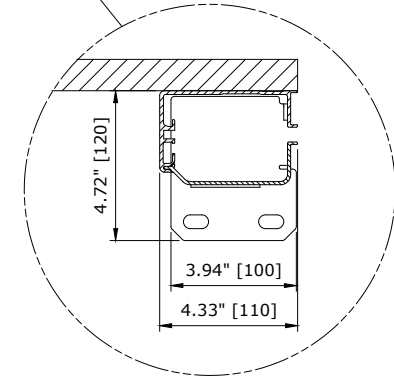

RECOMMENDED FOR MAINTENANCE.

TOP VIEW

FRONT VIEW

RP300-RH DOOR - CHAIN DRIVE WITH COVER  
CONTROL PANEL:

RIGHT VIEW

NOTE:  
1. FOR DIFFERENT DRIVE UNIT ORIENTATIONS SEE. DETAIL "A"  
2. DH<7.54' [2300] AVAILABLE WITH COVERS ONLY.

CUSTOMER:		SCALE = NOT TO SCALE	<b>ASSA ABLOY</b>	
LOCATION:		APPROVED BY:	APPROVED WITH CHANGES BY:	
SALESMAN / DEALER:		DATE:	DATE:	
		DESCRIPTION: RP300 APPROVAL DRAWING		
		DRAWING NO:	DESIGNER:	DATE:
Rev	Change	Date	Name	8300T0038 J. Reitz 1/3/2016