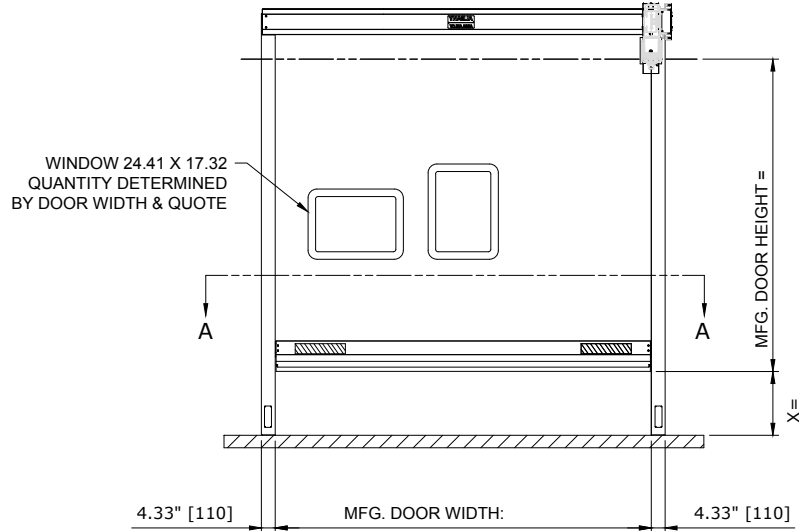

RECOMMENDED FOR MAINTENANCE.

TOP VIEW

FRONT VIEW

RP300-RH DOOR - CHAIN DRIVE WITH COVER  
CONTROL PANEL:

RIGHT VIEW

NOTE:  
1. FOR DIFFERENT DRIVE UNIT ORIENTATIONS SEE. DETAIL "A"  
2. DH<7.54' [2300] AVAILABLE WITH COVERS ONLY.

CUSTOMER:		SCALE = NOT TO SCALE	<b>ASSA ABLOY</b>	
LOCATION:		APPROVED BY:	APPROVED WITH CHANGES BY:	
SALESMAN / DEALER:		DATE:	DATE:	
		DESCRIPTION: RP300 APPROVAL DRAWING		
		DRAWING NO:	DESIGNER:	DATE:
Rev	Change	Date	Name	8300T0038 J. Reitz 1/3/2016