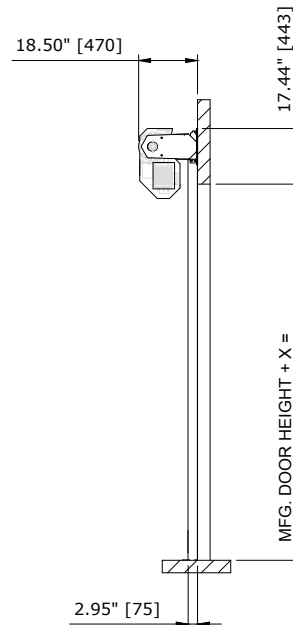

RECOMMENDED FOR MAINTENANCE.

TOP VIEW

FRONT VIEW

RP300-RH DOOR - CHAIN DRIVE WITH COVER  
CONTROL PANEL:

RIGHT VIEW

NOTE:  
1. FOR DIFFERENT DRIVE UNIT ORIENTATIONS SEE. DETAIL "A"  
2. DH<7.54' [2300] AVAILABLE WITH COVERS ONLY.

CUSTOMER:		SCALE = NOT TO SCALE	<b>ASSA ABLOY</b>	
LOCATION:		APPROVED BY:	APPROVED WITH CHANGES BY:	
SALESMAN / DEALER:		DATE:	DATE:	
		DESCRIPTION: RP300 APPROVAL DRAWING		
		DRAWING NO:	DESIGNER:	DATE:
Rev	Change	Date	Name	8300T0038 J. Reitz 1/3/2016