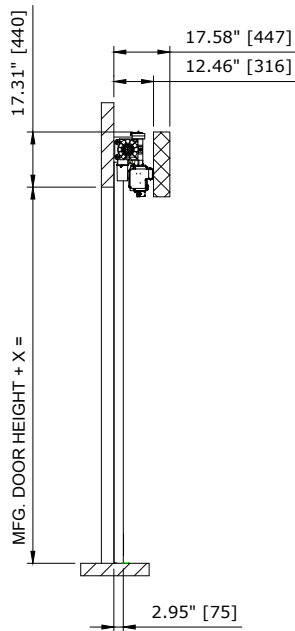

RECOMMENDED FOR MAINTENANCE.

NOTE:
1. FOR DIFFERENT DRIVE UNIT CONFIGURATION SEE DETAIL "A"
2. DH<7.54' [2300] AVAILABLE WITH COVERS ONLY.

RP300-LH DOOR - NO COVER
CONTROL PANEL:

CUSTOMER:		SCALE = NOT TO SCALE	ASSA ABLOY	
LOCATION:		APPROVED BY:	APPROVED WITH CHANGES BY:	
SALESMAN / DEALER:		DATE:	DATE:	
		DESCRIPTION: RP300 APPROVAL DRAWING		
		DRAWING NO:	DESIGNER:	DATE:
Rev	Change	Date	Name	8300T0031 J. Fisher 12/20/2016