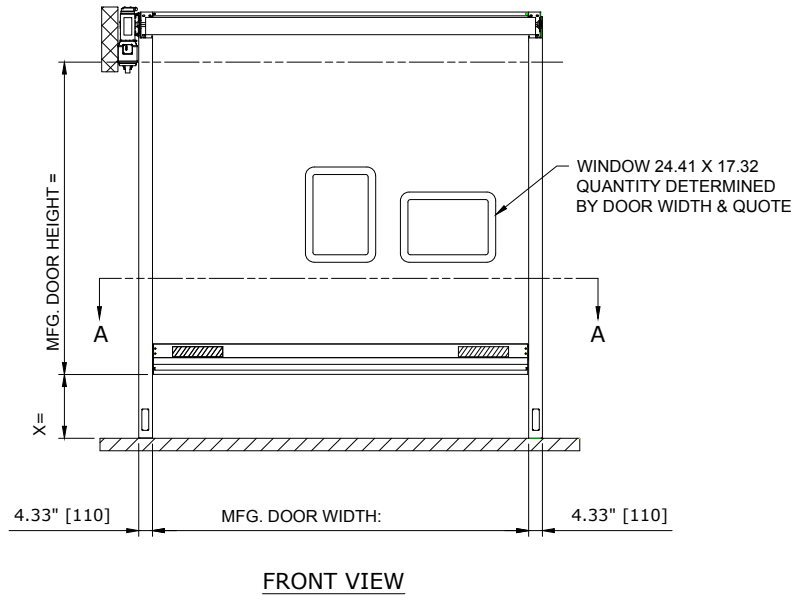

RECOMMENDED FOR MAINTENANCE.

NOTE:
1. FOR DIFFERENT DRIVE UNIT CONFIGURATION SEE DETAIL "A"
2. DH<7.54' [2300] AVAILABLE WITH COVERS ONLY.

RP300-LH DOOR - NO COVER
CONTROL PANEL:

CUSTOMER:		SCALE = NOT TO SCALE	ASSA ABLOY	
LOCATION:		APPROVED BY:	APPROVED WITH CHANGES BY:	
SALESMAN / DEALER:		DATE:	DATE:	
		DESCRIPTION: RP300 APPROVAL DRAWING		
		DRAWING NO:	DESIGNER:	DATE:
Rev	Change	Date	Name	8300T0031 J. Fisher 12/20/2016