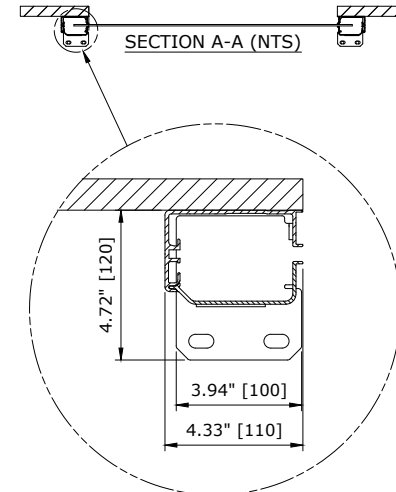

RECOMMENDED FOR MAINTENANCE.

NOTE:
1. FOR DIFFERENT DRIVE UNIT CONFIGURATION SEE DETAIL "A"
2. DH<7.54' [2300] AVAILABLE WITH COVERS ONLY.

RP300-LH DOOR - NO COVER
CONTROL PANEL:

CUSTOMER:		SCALE = NOT TO SCALE	ASSA ABLOY	
LOCATION:		APPROVED BY:	APPROVED WITH CHANGES BY:	
SALESMAN / DEALER:		DATE:	DATE:	
		DESCRIPTION: RP300 APPROVAL DRAWING		
		DRAWING NO:	DESIGNER:	DATE:
Rev	Change	Date	Name	8300T0031 J. Fisher 12/20/2016