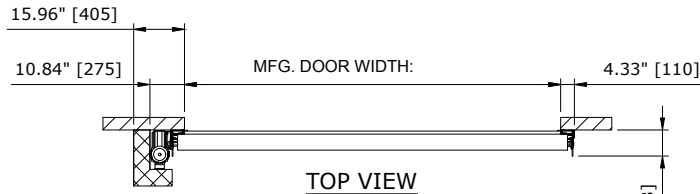

RECOMMENDED FOR MAINTENANCE.

NOTE:
1. FOR DIFFERENT DRIVE UNIT CONFIGURATION SEE DETAIL "A"
2. DH<7.54' [2300] AVAILABLE WITH COVERS ONLY.

RP300-LH DOOR - NO COVER
CONTROL PANEL:

CUSTOMER:		SCALE = NOT TO SCALE	ASSA ABLOY	
LOCATION:		APPROVED BY:	APPROVED WITH CHANGES BY:	
SALESMAN / DEALER:		DATE:	DATE:	
		DESCRIPTION: RP300 APPROVAL DRAWING		
		DRAWING NO:	DESIGNER:	DATE:
Rev	Change	Date	Name	8300T0031 J. Fisher 12/20/2016