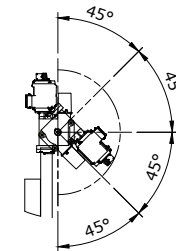

RECOMMENDED FOR MAINTENANCE.

NOTE:
1. FOR DIFFERENT DRIVE UNIT CONFIGURATION SEE DETAIL "A"
2. DH<7.54' [2300] AVAILABLE WITH COVERS ONLY.

RP300-LH DOOR - NO COVER
CONTROL PANEL:

CUSTOMER:		SCALE = NOT TO SCALE	ASSA ABLOY	
LOCATION:		APPROVED BY:	APPROVED WITH CHANGES BY:	
SALESMAN / DEALER:		DATE:	DATE:	
		DESCRIPTION: RP300 APPROVAL DRAWING		
		DRAWING NO:	DESIGNER:	DATE:
Rev	Change	Date	Name	8300T0031 J. Fisher 12/20/2016