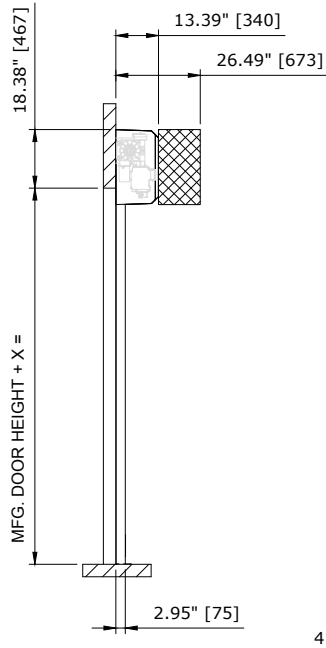

RECOMMENDED FOR MAINTENANCE.

TOP VIEW

LEFT VIEW

FRONT VIEW

NOTE:
 1. FOR DIFFERENT DRIVE UNIT ORIENTATIONS SEE. DETAIL "A"
 2. DH<7.54' [2300] AVAILABLE WITH COVERS ONLY.

SECTION A-A (NTS)

WINDOW 24.41 X 17.32
 QUANTITY DETERMINED
 BY DOOR WIDTH & QUOTE

DETAIL "A"
 DRIVE ORIENTATION

RP300-LH DOOR - WITH COVER
 CONTROL PANEL:

CUSTOMER:		SCALE = NOT TO SCALE	ASSA ABLOY	
LOCATION:		APPROVED BY:	APPROVED WITH CHANGES BY:	
SALESMAN / DEALER:		DATE:	DATE:	
		DESCRIPTION: RP300 APPROVAL DRAWING		
		DRAWING NO:	DESIGNER:	DATE:
Rev	Change	Date	Name	8300T0033 J. Fisher 12/20/2016