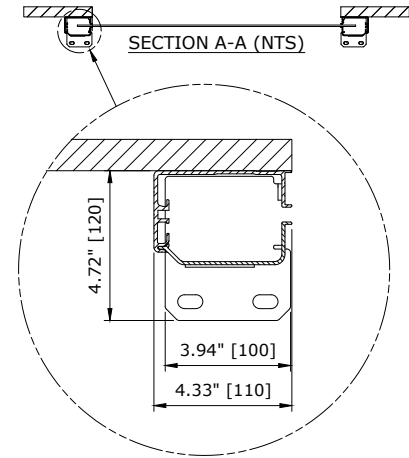

RECOMMENDED FOR MAINTENANCE.

TOP VIEW

LEFT VIEW

FRONT VIEW

NOTE:
 1. FOR DIFFERENT DRIVE UNIT ORIENTATIONS SEE. DETAIL "A"
 2. DH<7.54' [2300] AVAILABLE WITH COVERS ONLY.

SECTION A-A (NTS)

WINDOW 24.41 X 17.32
 QUANTITY DETERMINED
 BY DOOR WIDTH & QUOTE

DETAIL "A"
 DRIVE ORIENTATION

RP300-LH DOOR - WITH COVER
 CONTROL PANEL:

CUSTOMER:		SCALE = NOT TO SCALE	ASSA ABLOY	
LOCATION:		APPROVED BY:	APPROVED WITH CHANGES BY:	
SALESMAN / DEALER:		DATE:	DATE:	
		DESCRIPTION: RP300 APPROVAL DRAWING		
		DRAWING NO:	DESIGNER:	DATE:
Rev	Change	Date	Name	8300T0033 J. Fisher 12/20/2016