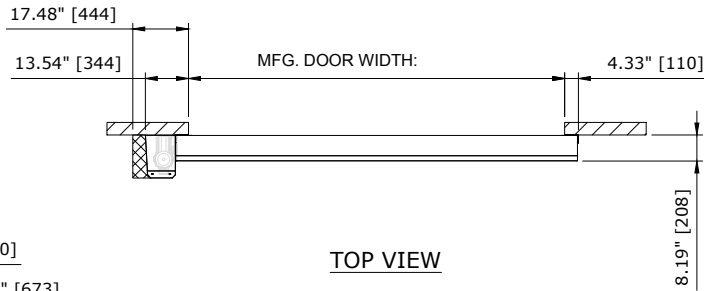

RECOMMENDED FOR MAINTENANCE.

TOP VIEW

LEFT VIEW

FRONT VIEW

NOTE:
 1. FOR DIFFERENT DRIVE UNIT ORIENTATIONS SEE. DETAIL "A"
 2. DH<7.54' [2300] AVAILABLE WITH COVERS ONLY.

SECTION A-A (NTS)

WINDOW 24.41 X 17.32
 QUANTITY DETERMINED
 BY DOOR WIDTH & QUOTE

DETAIL "A"
 DRIVE ORIENTATION

RP300-LH DOOR - WITH COVER
 CONTROL PANEL:

CUSTOMER:		SCALE = NOT TO SCALE	ASSA ABLOY	
LOCATION:		APPROVED BY:	APPROVED WITH CHANGES BY:	
SALESMAN / DEALER:		DATE:	DATE:	
		DESCRIPTION: RP300 APPROVAL DRAWING		
		DRAWING NO:	DESIGNER:	DATE:
Rev	Change	Date	Name	8300T0033 J. Fisher 12/20/2016