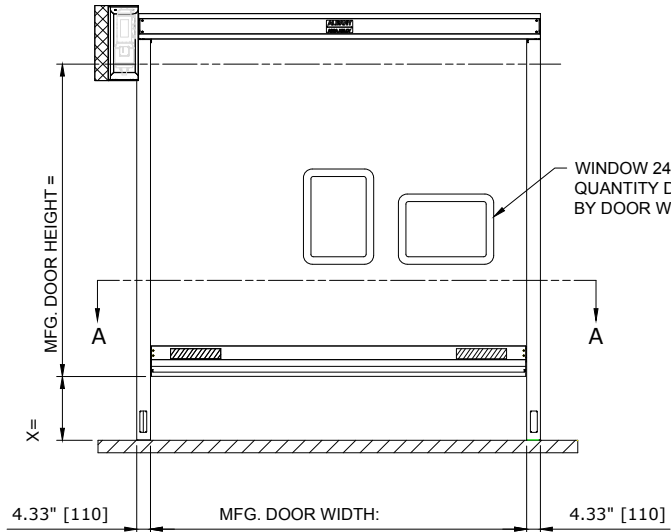

RECOMMENDED FOR MAINTENANCE.

TOP VIEW

LEFT VIEW

FRONT VIEW

NOTE:
 1. FOR DIFFERENT DRIVE UNIT ORIENTATIONS SEE. DETAIL "A"
 2. DH<7.54' [2300] AVAILABLE WITH COVERS ONLY.

SECTION A-A (NTS)

WINDOW 24.41 X 17.32
 QUANTITY DETERMINED
 BY DOOR WIDTH & QUOTE

DETAIL "A"
 DRIVE ORIENTATION

RP300-LH DOOR - WITH COVER
 CONTROL PANEL:

CUSTOMER:		SCALE = NOT TO SCALE	ASSA ABLOY	
LOCATION:		APPROVED BY:	APPROVED WITH CHANGES BY:	
SALESMAN / DEALER:		DATE:	DATE:	
		DESCRIPTION: RP300 APPROVAL DRAWING		
		DRAWING NO:	DESIGNER:	DATE:
Rev	Change	Date	Name	8300T0033 J. Fisher 12/20/2016