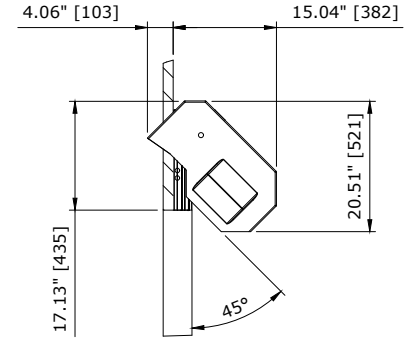

RECOMMENDED FOR MAINTENANCE.

TOP VIEW

LEFT VIEW

FRONT VIEW

NOTE:
 1. FOR DIFFERENT DRIVE UNIT ORIENTATIONS SEE. DETAIL "A"
 2. DH<7.54' [2300] AVAILABLE WITH COVERS ONLY.

SECTION A-A (NTS)

WINDOW 24.41 X 17.32
 QUANTITY DETERMINED
 BY DOOR WIDTH & QUOTE

DETAIL "A"
 DRIVE ORIENTATION

RP300-LH DOOR - WITH COVER
 CONTROL PANEL:

CUSTOMER:		SCALE = NOT TO SCALE	ASSA ABLOY	
LOCATION:		APPROVED BY:	APPROVED WITH CHANGES BY:	
SALESMAN / DEALER:		DATE:	DATE:	
		DESCRIPTION: RP300 APPROVAL DRAWING		
		DRAWING NO:	DESIGNER:	DATE:
Rev	Change	Date	Name	8300T0033 J. Fisher 12/20/2016