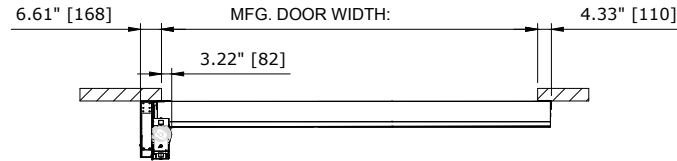

 RECOMMENDED FOR MAINTENANCE.

TOP VIEW

LEFT VIEW

FRONT VIEW

NOTE:
 1. FOR DIFFERENT DRIVE UNIT ORIENTATIONS SEE. DETAIL "A"
 2. DH<7.54' [2300] AVAILABLE WITH COVERS ONLY.

WINDOW 24.41 X 17.32
 QUANTITY DETERMINE BY
 DOOR WIDTH & QUOTE

DETAIL "A"
 DRIVE ORIENTATION

RP300-LH DOOR - CHAIN DRIVE WITH COVER
 CONTROL PANEL:

CUSTOMER:		SCALE = NOT TO SCALE	ASSA ABLOY	
LOCATION:		APPROVED BY:	APPROVED WITH CHANGES BY:	
SALESMAN / DEALER:		DATE:	DATE:	
		DESCRIPTION: RP300 APPROVAL DRAWING		
		DRAWING NO:	DESIGNER:	DATE:
		8300T0037	J. Fisher	12/23/2016
Rev	Change	Date	Name	