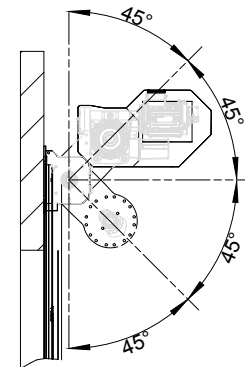

 RECOMMENDED FOR MAINTENANCE.

TOP VIEW

LEFT VIEW

FRONT VIEW

NOTE:
 1. FOR DIFFERENT DRIVE UNIT ORIENTATIONS SEE. DETAIL "A"
 2. DH<7.54' [2300] AVAILABLE WITH COVERS ONLY.

WINDOW 24.41 X 17.32
 QUANTITY DETERMINE BY
 DOOR WIDTH & QUOTE

DETAIL "A"
 DRIVE ORIENTATION

RP300-LH DOOR - CHAIN DRIVE WITH COVER
 CONTROL PANEL:

CUSTOMER:		SCALE = NOT TO SCALE	ASSA ABLOY	
LOCATION:		APPROVED BY:	APPROVED WITH CHANGES BY:	
SALESMAN / DEALER:		DATE:	DATE:	
		DESCRIPTION: RP300 APPROVAL DRAWING		
		DRAWING NO:	DESIGNER:	DATE:
		8300T0037	J. Fisher	12/23/2016
Rev	Change	Date	Name	