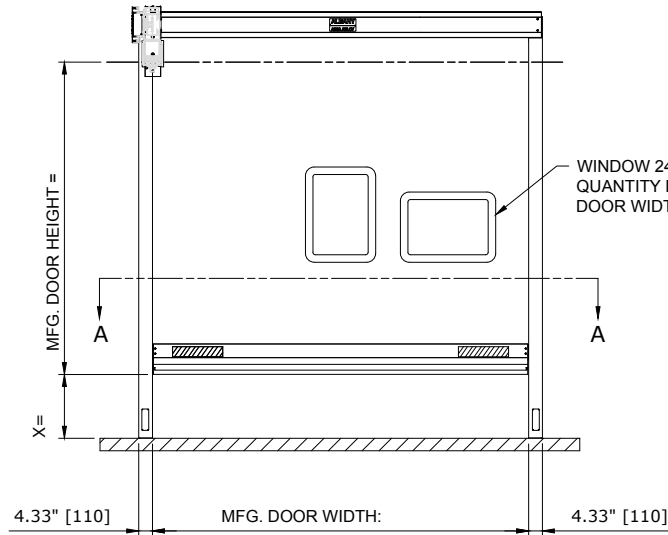

 RECOMMENDED FOR MAINTENANCE.

TOP VIEW

LEFT VIEW

FRONT VIEW

NOTE:
 1. FOR DIFFERENT DRIVE UNIT ORIENTATIONS SEE. DETAIL "A"
 2. DH<7.54' [2300] AVAILABLE WITH COVERS ONLY.

WINDOW 24.41 X 17.32
 QUANTITY DETERMINE BY
 DOOR WIDTH & QUOTE

DETAIL "A"
 DRIVE ORIENTATION

RP300-LH DOOR - CHAIN DRIVE WITH COVER
 CONTROL PANEL:

CUSTOMER:		SCALE = NOT TO SCALE	ASSA ABLOY	
LOCATION:		APPROVED BY:	APPROVED WITH CHANGES BY:	
SALESMAN / DEALER:		DATE:	DATE:	
		DESCRIPTION: RP300 APPROVAL DRAWING		
		DRAWING NO:	DESIGNER:	DATE:
		8300T0037	J. Fisher	12/23/2016
Rev	Change	Date	Name	