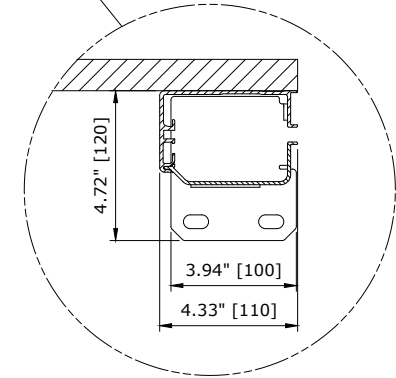

 RECOMMENDED FOR MAINTENANCE.

TOP VIEW

LEFT VIEW

FRONT VIEW

NOTE:
 1. FOR DIFFERENT DRIVE UNIT ORIENTATIONS SEE. DETAIL "A"
 2. DH<7.54' [2300] AVAILABLE WITH COVERS ONLY.

WINDOW 24.41 X 17.32
 QUANTITY DETERMINE BY
 DOOR WIDTH & QUOTE

DETAIL "A"
 DRIVE ORIENTATION

RP300-LH DOOR - CHAIN DRIVE WITH COVER
 CONTROL PANEL:

CUSTOMER:		SCALE = NOT TO SCALE	ASSA ABLOY	
LOCATION:		APPROVED BY:	APPROVED WITH CHANGES BY:	
SALESMAN / DEALER:		DATE:	DATE:	
		DESCRIPTION: RP300 APPROVAL DRAWING		
		DRAWING NO:	DESIGNER:	DATE:
		8300T0037	J. Fisher	12/23/2016
Rev	Change	Date	Name	