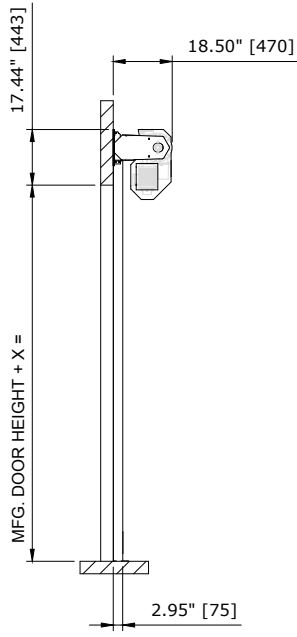

 RECOMMENDED FOR MAINTENANCE.

TOP VIEW

LEFT VIEW

FRONT VIEW

NOTE:
 1. FOR DIFFERENT DRIVE UNIT ORIENTATIONS SEE. DETAIL "A"
 2. DH<7.54' [2300] AVAILABLE WITH COVERS ONLY.

WINDOW 24.41 X 17.32
 QUANTITY DETERMINE BY
 DOOR WIDTH & QUOTE

DETAIL "A"
 DRIVE ORIENTATION

RP300-LH DOOR - CHAIN DRIVE WITH COVER
 CONTROL PANEL:

CUSTOMER:		SCALE = NOT TO SCALE	ASSA ABLOY	
LOCATION:		APPROVED BY:	APPROVED WITH CHANGES BY:	
SALESMAN / DEALER:		DATE:	DATE:	
		DESCRIPTION: RP300 APPROVAL DRAWING		
		DRAWING NO:	DESIGNER:	DATE:
		8300T0037	J. Fisher	12/23/2016
Rev	Change	Date	Name	