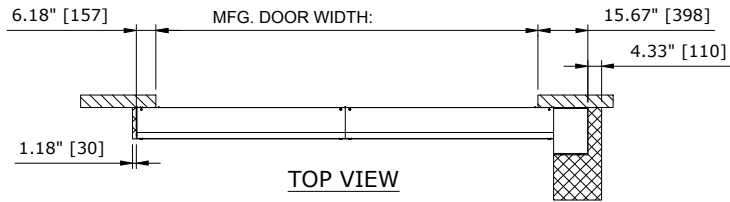

 RECOMMENDED FOR MAINTENANCE.

RR300-RH DOOR - WITH COVER
CONTROL PANEL:

CUSTOMER:		SCALE = NOT TO SCALE	ASSA ABLOY	
LOCATION:		APPROVED BY:	APPROVED WITH CHANGES BY:	
SALESMAN / DEALER:		DATE:	DATE:	
		DESCRIPTION: RR300 APPROVAL DRAWING		
		DRAWING NO:	DESIGNER:	DATE:
Rev	Change	Date	Name	8300T0006 J. Fisher 11/30/2016