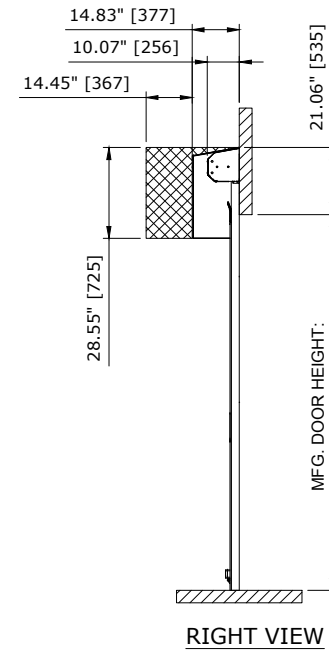

 RECOMMENDED FOR MAINTENANCE.

RR300-RH DOOR - WITH COVER
CONTROL PANEL:

CUSTOMER:		SCALE = NOT TO SCALE	ASSA ABLOY	
LOCATION:		APPROVED BY:	APPROVED WITH CHANGES BY:	
SALESMAN / DEALER:		DATE:	DATE:	
		DESCRIPTION: RR300 APPROVAL DRAWING		
		DRAWING NO:	DESIGNER:	DATE:
Rev	Change	Date	Name	8300T0006 J. Fisher 11/30/2016