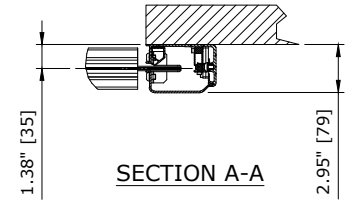

 RECOMMENDED FOR MAINTENANCE.

RR300-RH DOOR - WITH COVER
CONTROL PANEL:

CUSTOMER:		SCALE = NOT TO SCALE	ASSA ABLOY	
LOCATION:		APPROVED BY:	APPROVED WITH CHANGES BY:	
SALESMAN / DEALER:		DATE:	DATE:	
		DESCRIPTION: RR300 APPROVAL DRAWING		
		DRAWING NO:	DESIGNER:	DATE:
Rev	Change	Date	Name	8300T0006 J. Fisher 11/30/2016