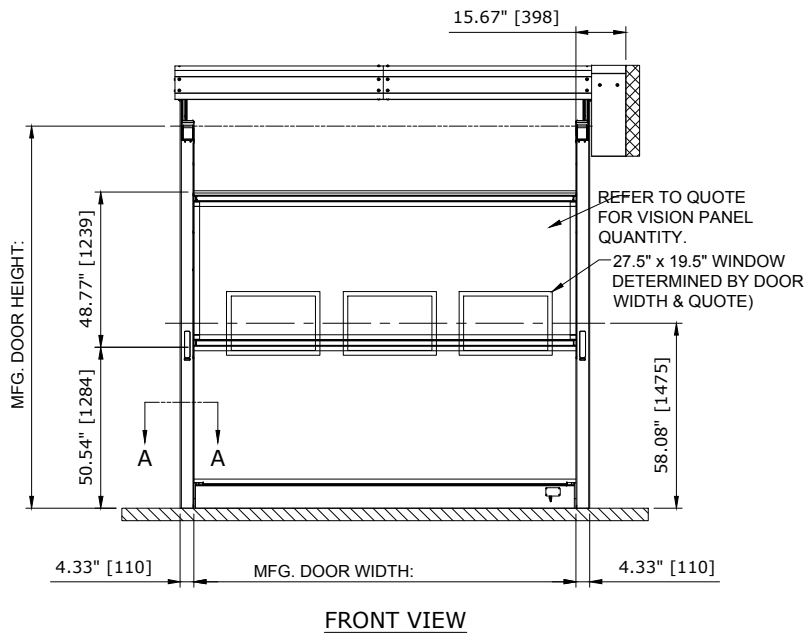

 RECOMMENDED FOR MAINTENANCE.

RR300-RH DOOR - WITH COVER
CONTROL PANEL:

CUSTOMER:		SCALE = NOT TO SCALE	ASSA ABLOY	
LOCATION:		APPROVED BY:	APPROVED WITH CHANGES BY:	
SALESMAN / DEALER:		DATE:	DATE:	
		DESCRIPTION: RR300 APPROVAL DRAWING		
		DRAWING NO:	DESIGNER:	DATE:
Rev	Change	Date	Name	8300T0006 J. Fisher 11/30/2016