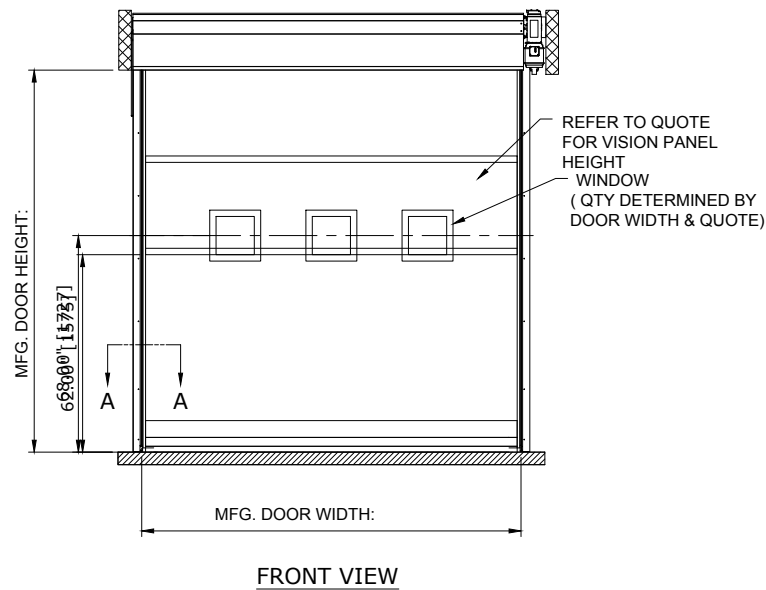

 RECOMMENDED FOR MAINTENANCE.

RR200-RH DOOR - NO MOTOR COVER
CONTROL PANEL:

CUSTOMER:		SCALE = NOT TO SCALE	ASSA ABLOY	
LOCATION:		APPROVED BY:	APPROVED WITH CHANGES BY:	
SALESMAN / DEALER:		DATE:	DATE:	
		DESCRIPTION: RR200 APPROVAL DRAWING		
		DRAWING NO:	DESIGNER:	DATE:
Rev	Change	Date	Name	8300T0008 J. Fisher 11/30/2016