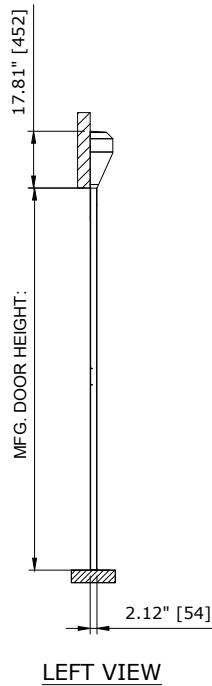

 RECOMMENDED FOR MAINTENANCE.

RR200-RH DOOR - NO MOTOR COVER
CONTROL PANEL:

CUSTOMER:		SCALE = NOT TO SCALE	ASSA ABLOY	
LOCATION:		APPROVED BY:	APPROVED WITH CHANGES BY:	
SALESMAN / DEALER:		DATE:	DATE:	
		DESCRIPTION: RR200 APPROVAL DRAWING		
		DRAWING NO:	DESIGNER:	DATE:
Rev	Change	Date	Name	8300T0008 J. Fisher 11/30/2016