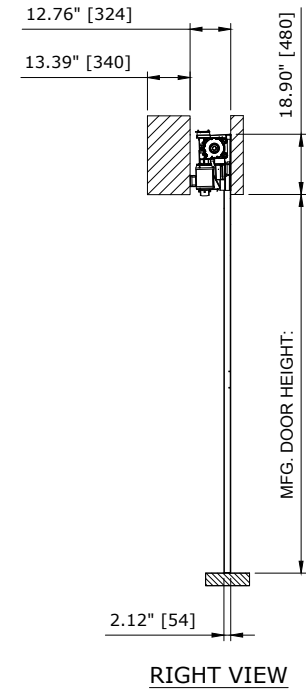

 RECOMMENDED FOR MAINTENANCE.

RR200-RH DOOR - NO MOTOR COVER
CONTROL PANEL:

CUSTOMER:		SCALE = NOT TO SCALE	ASSA ABLOY	
LOCATION:		APPROVED BY:	APPROVED WITH CHANGES BY:	
SALESMAN / DEALER:		DATE:	DATE:	
		DESCRIPTION: RR200 APPROVAL DRAWING		
		DRAWING NO:	DESIGNER:	DATE:
Rev	Change	Date	Name	8300T0008 J. Fisher 11/30/2016