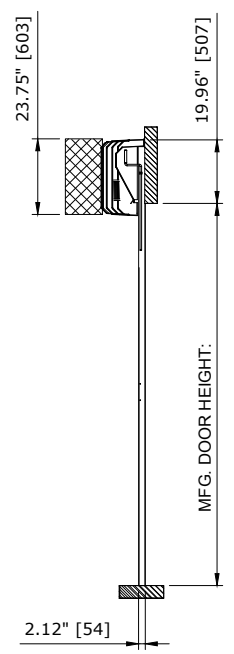

RECOMMENDED FOR MAINTENANCE.

WINDOW TO QUOTE FOR
(QTY DETERMINED BY HEIGHT
DOOR WIDTH & QUOTE)

RR200-RH DOOR - WITH MOTOR COVER
CONTROL PANEL:

CUSTOMER:		SCALE = NOT TO SCALE	ASSA ABLOY	
LOCATION:		APPROVED BY:	APPROVED WITH CHANGES BY:	
SALESMAN / DEALER:		DATE:	DATE:	
		DESCRIPTION: RR200 APPROVAL DRAWING		
		DRAWING NO:	DESIGNER:	DATE:
Rev	Change	Date	Name	
			8300T0010	J. Fisher 11/30/2016