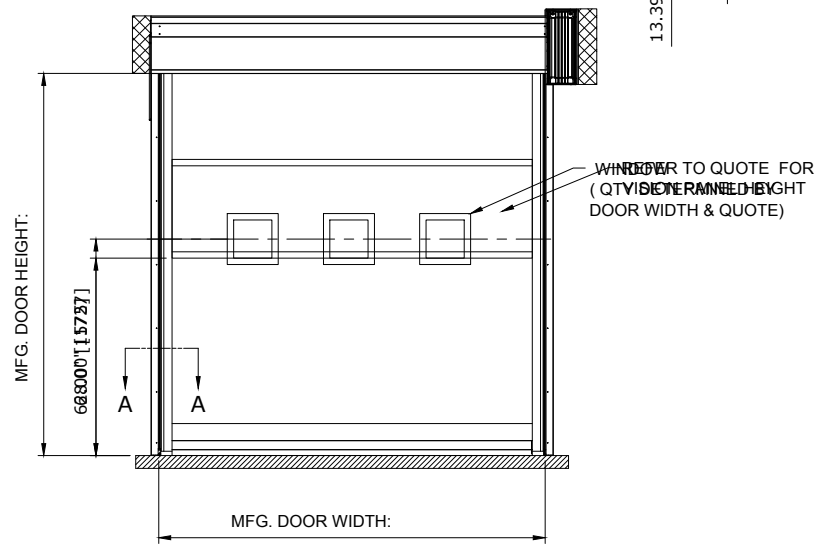

RECOMMENDED FOR MAINTENANCE.

WINDOW TO QUOTE FOR
(QTY DETERMINED BY HEIGHT
DOOR WIDTH & QUOTE)

RR200-RH DOOR - WITH MOTOR COVER
CONTROL PANEL:

CUSTOMER:		SCALE = NOT TO SCALE	ASSA ABLOY	
LOCATION:		APPROVED BY:	APPROVED WITH CHANGES BY:	
SALESMAN / DEALER:		DATE:	DATE:	
		DESCRIPTION: RR200 APPROVAL DRAWING		
		DRAWING NO:	DESIGNER:	DATE:
Rev	Change	Date	Name	
			8300T0010	J. Fisher 11/30/2016