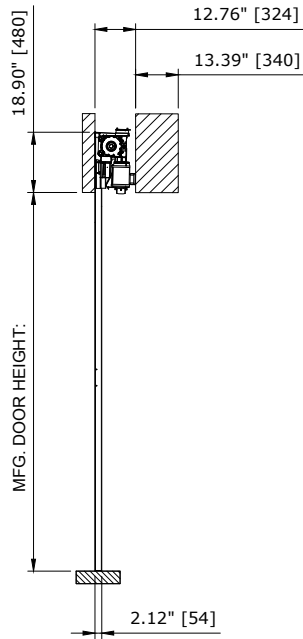

 RECOMMENDED FOR MAINTENANCE.

REFER TO QUOTE FOR VISION PANEL HEIGHT WINDOW (QTY DETERMINED BY DOOR WIDTH & QUOTE)

LEFT VIEW

FRONT VIEW

RIGHT VIEW

RR200-LH DOOR - NO MOTOR COVER
CONTROL PANEL

CUSTOMER:		SCALE = NOT TO SCALE	ASSA ABLOY	
LOCATION:		APPROVED BY:	APPROVED WITH CHANGES BY:	
SALESMAN / DEALER:		DATE:	DATE:	
		DESCRIPTION: RR200 APPROVAL DRAWING		
		DRAWING NO: 8300T0007	DESIGNER: J. Fisher	DATE: 11/30/2016
Rev	Change	Date	Name	