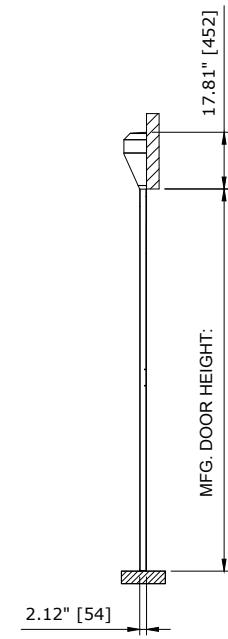

 RECOMMENDED FOR MAINTENANCE.

REFER TO QUOTE FOR VISION PANEL HEIGHT WINDOW (QTY DETERMINED BY DOOR WIDTH & QUOTE)

LEFT VIEW

FRONT VIEW

RIGHT VIEW

RR200-LH DOOR - NO MOTOR COVER
CONTROL PANEL

CUSTOMER:		SCALE = NOT TO SCALE	ASSA ABLOY	
LOCATION:		APPROVED BY:	APPROVED WITH CHANGES BY:	
SALESMAN / DEALER:		DATE:	DATE:	
		DESCRIPTION: RR200 APPROVAL DRAWING		
		DRAWING NO: 8300T0007	DESIGNER: J. Fisher	DATE: 11/30/2016
Rev	Change	Date	Name	