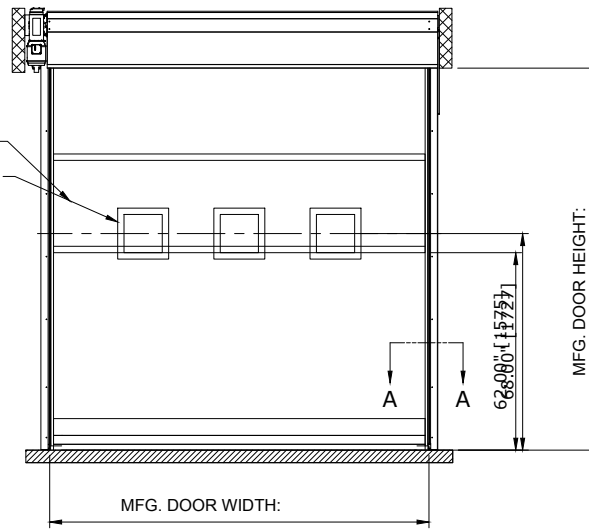

 RECOMMENDED FOR MAINTENANCE.

REFER TO QUOTE FOR VISION PANEL HEIGHT WINDOW (QTY DETERMINED BY DOOR WIDTH & QUOTE)

LEFT VIEW

FRONT VIEW

RIGHT VIEW

RR200-LH DOOR - NO MOTOR COVER
CONTROL PANEL

CUSTOMER:		SCALE = NOT TO SCALE	ASSA ABLOY	
LOCATION:		APPROVED BY:	APPROVED WITH CHANGES BY:	
SALESMAN / DEALER:		DATE:	DATE:	
		DESCRIPTION: RR200 APPROVAL DRAWING		
		DRAWING NO: 8300T0007	DESIGNER: J. Fisher	DATE: 11/30/2016
Rev	Change	Date	Name	