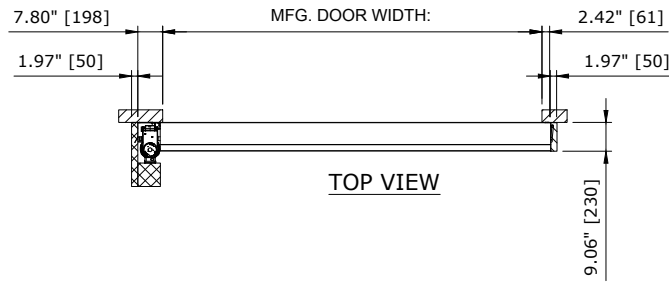

 RECOMMENDED FOR MAINTENANCE.

REFER TO QUOTE FOR VISION PANEL HEIGHT WINDOW (QTY DETERMINED BY DOOR WIDTH & QUOTE)

LEFT VIEW

FRONT VIEW

RIGHT VIEW

RR200-LH DOOR - NO MOTOR COVER
CONTROL PANEL

CUSTOMER:		SCALE = NOT TO SCALE	ASSA ABLOY	
LOCATION:		APPROVED BY:	APPROVED WITH CHANGES BY:	
SALESMAN / DEALER:		DATE:	DATE:	
		DESCRIPTION: RR200 APPROVAL DRAWING		
		DRAWING NO: 8300T0007	DESIGNER: J. Fisher	DATE: 11/30/2016
Rev	Change	Date	Name	