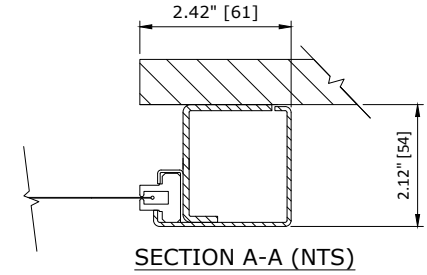

 RECOMMENDED FOR MAINTENANCE.

REFER TO QUOTE FOR VISION PANEL HEIGHT WINDOW (QTY DETERMINED BY DOOR WIDTH & QUOTE)

LEFT VIEW

FRONT VIEW

RIGHT VIEW

RR200-LH DOOR - NO MOTOR COVER
CONTROL PANEL

CUSTOMER:		SCALE = NOT TO SCALE	ASSA ABLOY	
LOCATION:		APPROVED BY:	APPROVED WITH CHANGES BY:	
SALESMAN / DEALER:		DATE:	DATE:	
		DESCRIPTION: RR200 APPROVAL DRAWING		
		DRAWING NO: 8300T0007	DESIGNER: J. Fisher	DATE: 11/30/2016
Rev	Change	Date	Name	