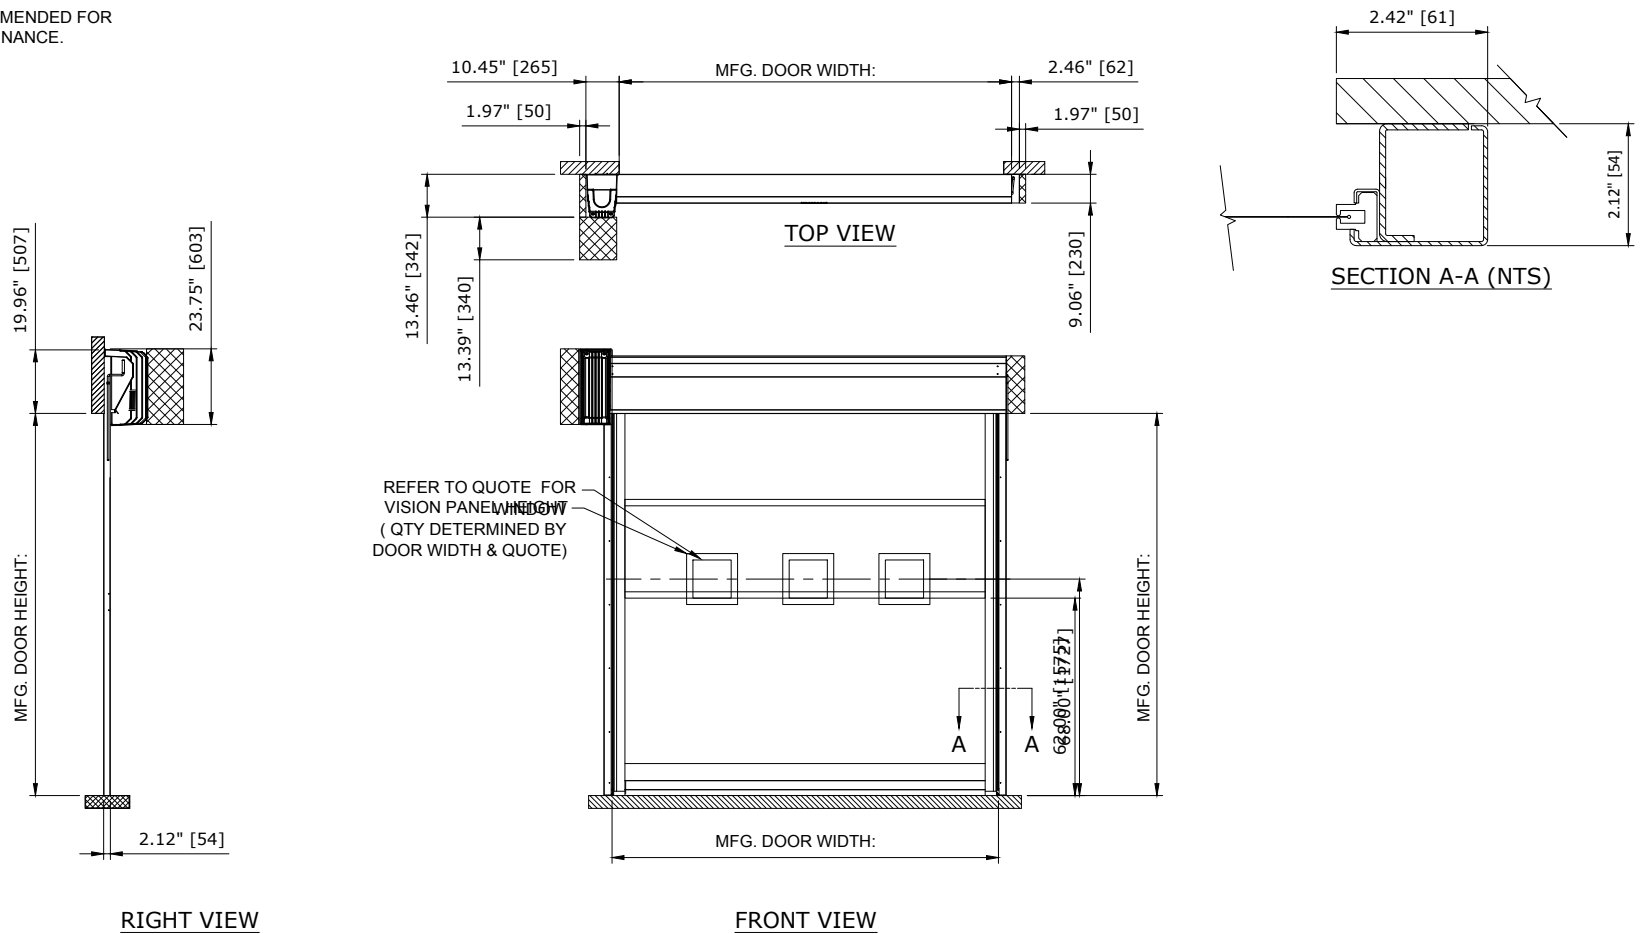

 RECOMMENDED FOR MAINTENANCE.

RR200-LH DOOR - WITH MOTOR COVER
CONTROL PANEL:

CUSTOMER:		SCALE = NOT TO SCALE	ASSA ABLOY	
LOCATION:		APPROVED BY:	APPROVED WITH CHANGES BY:	
SALESMAN / DEALER:		DATE:	DATE:	
		DESCRIPTION: RR200 APPROVAL DRAWING		
		DRAWING NO:	DESIGNER:	DATE:
Rev	Change	Date	Name	
				8300T0009 J. Fisher 11/30/2016