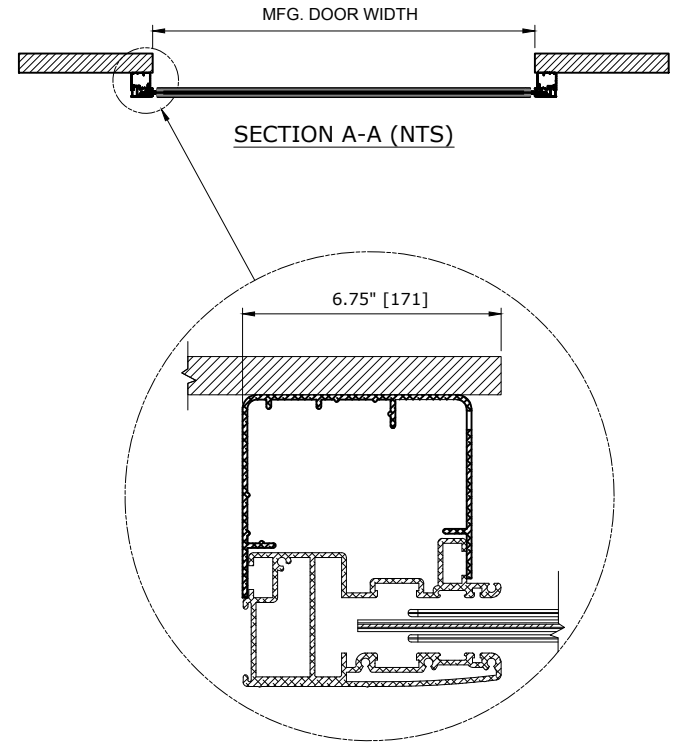

RECOMMENDED FOR MAINTENANCE.

ULTRAFAST LH DOOR-NO COVER  
CONTROL PANEL:

CUSTOMER:		SCALE = NOT TO SCALE	<b>ASSA ABLOY</b>	
LOCATION:		APPROVED BY:	APPROVED WITH CHANGES BY:	
SALESMAN / DEALER:		DATE:	DATE:	
		DESCRIPTION: ULTRAFAST APPROVAL DRAWING		
		DRAWING NO:	DESIGNER:	DATE:
Rev		Change	Date	Name
		8300T0023	J. Reitz	4/2/2017