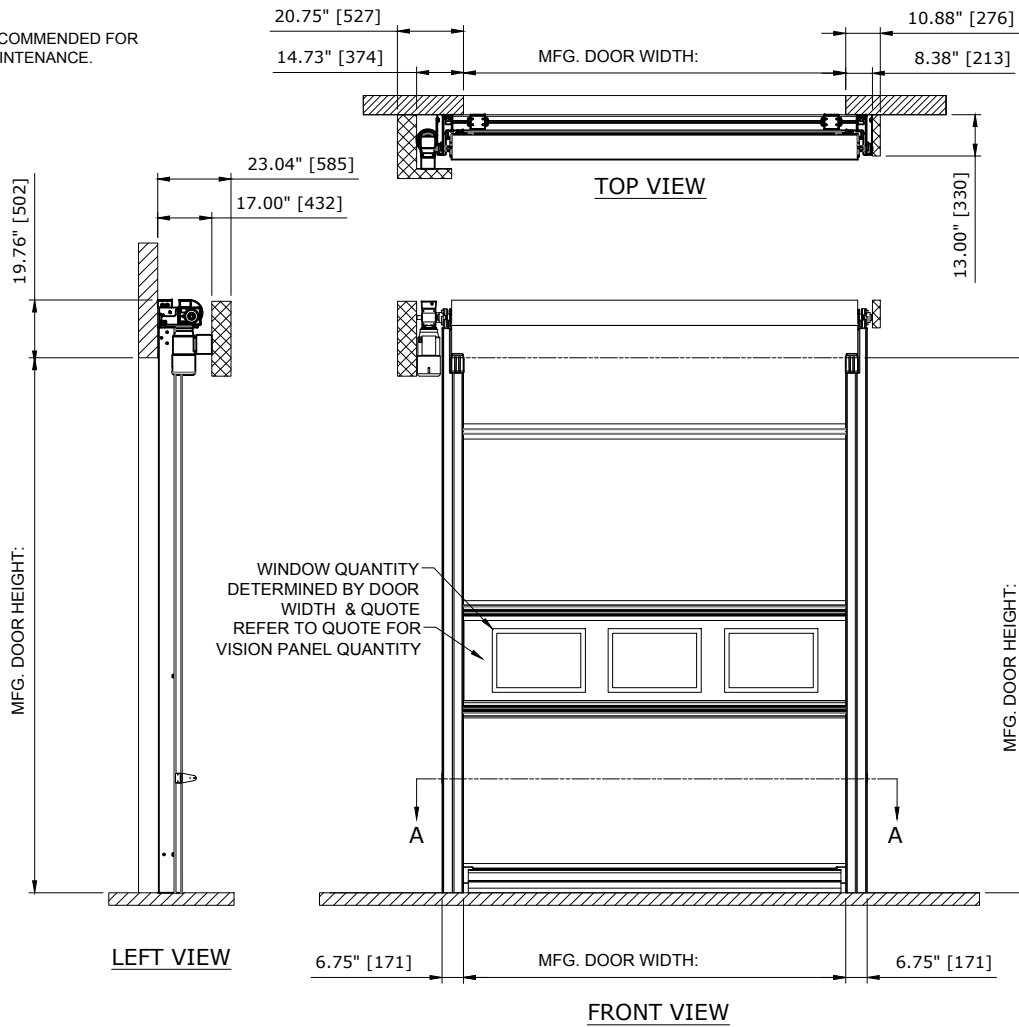

RECOMMENDED FOR MAINTENANCE.

ULTRAFAST LH DOOR-NO COVER  
CONTROL PANEL:

CUSTOMER:		SCALE = NOT TO SCALE	<b>ASSA ABLOY</b>	
LOCATION:		APPROVED BY:	APPROVED WITH CHANGES BY:	
SALESMAN / DEALER:		DATE:	DATE:	
		DESCRIPTION: ULTRAFAST APPROVAL DRAWING		
		DRAWING NO:	DESIGNER:	DATE:
Rev		Change	Date	Name
		8300T0023	J. Reitz	4/2/2017