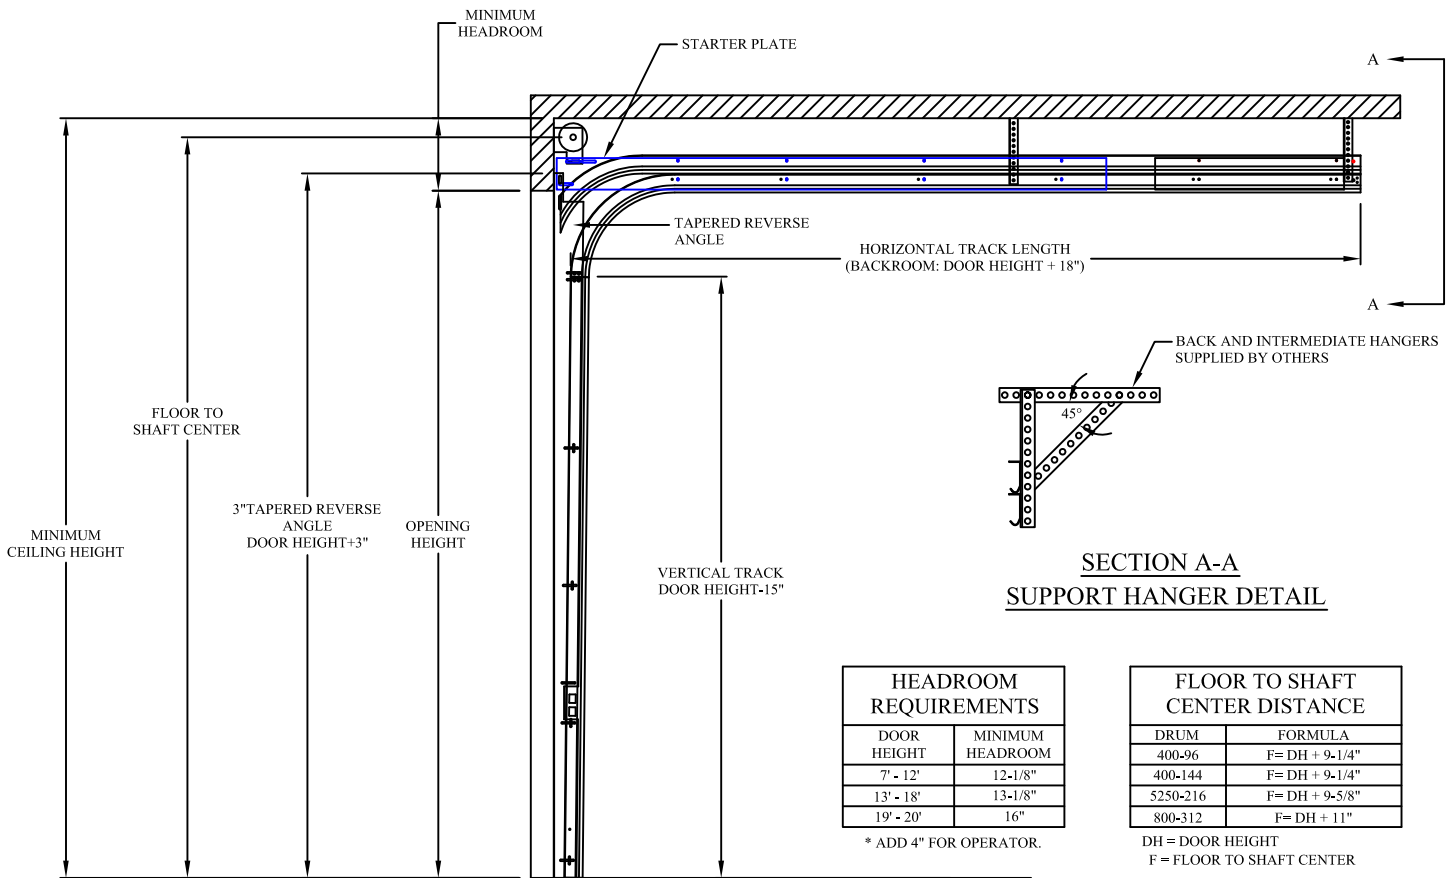

COMMERCIAL 3" TAPERED REVERSE ANGLE MOUNT
LOW HEADROOM TORSION TO THE FRONT

ASSA ABLOY

STANDARD LIFT LOW HEADROOM TO THE FRONT
3" TAPERED REVERSE ANGLE MOUNT TRACK SET DETAIL