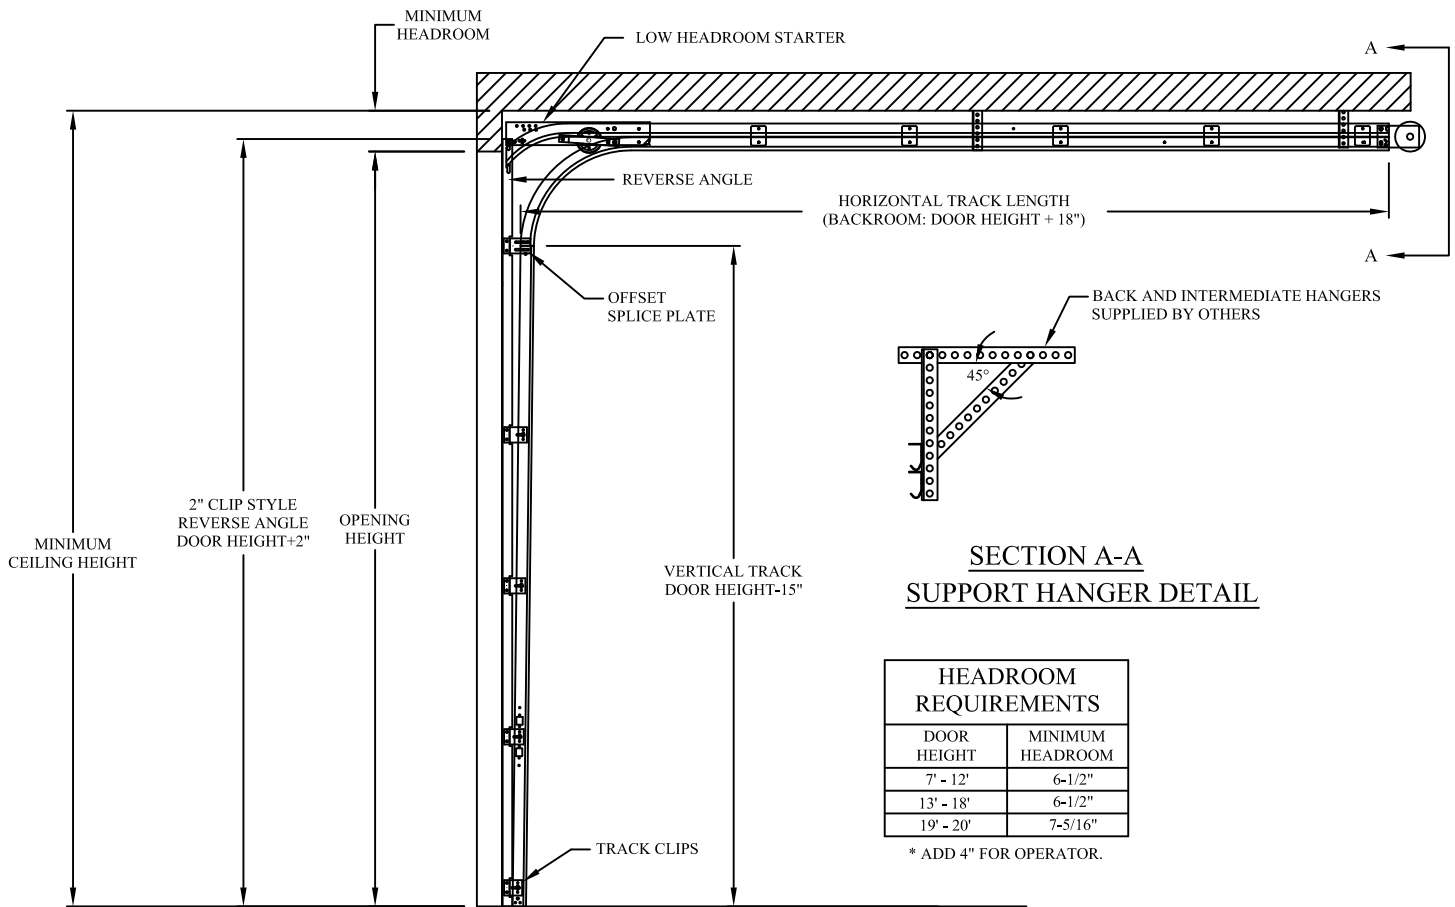

COMMERCIAL 2" REVERSE ANGLE MOUNT LOW HEADROOM  
TORSION TO THE REAR

**ASSA ABLOY**

STANDARD LIFT LOW HEADROOM TO THE REAR  
2" ANGLE MOUNT TRACK SET DETAIL