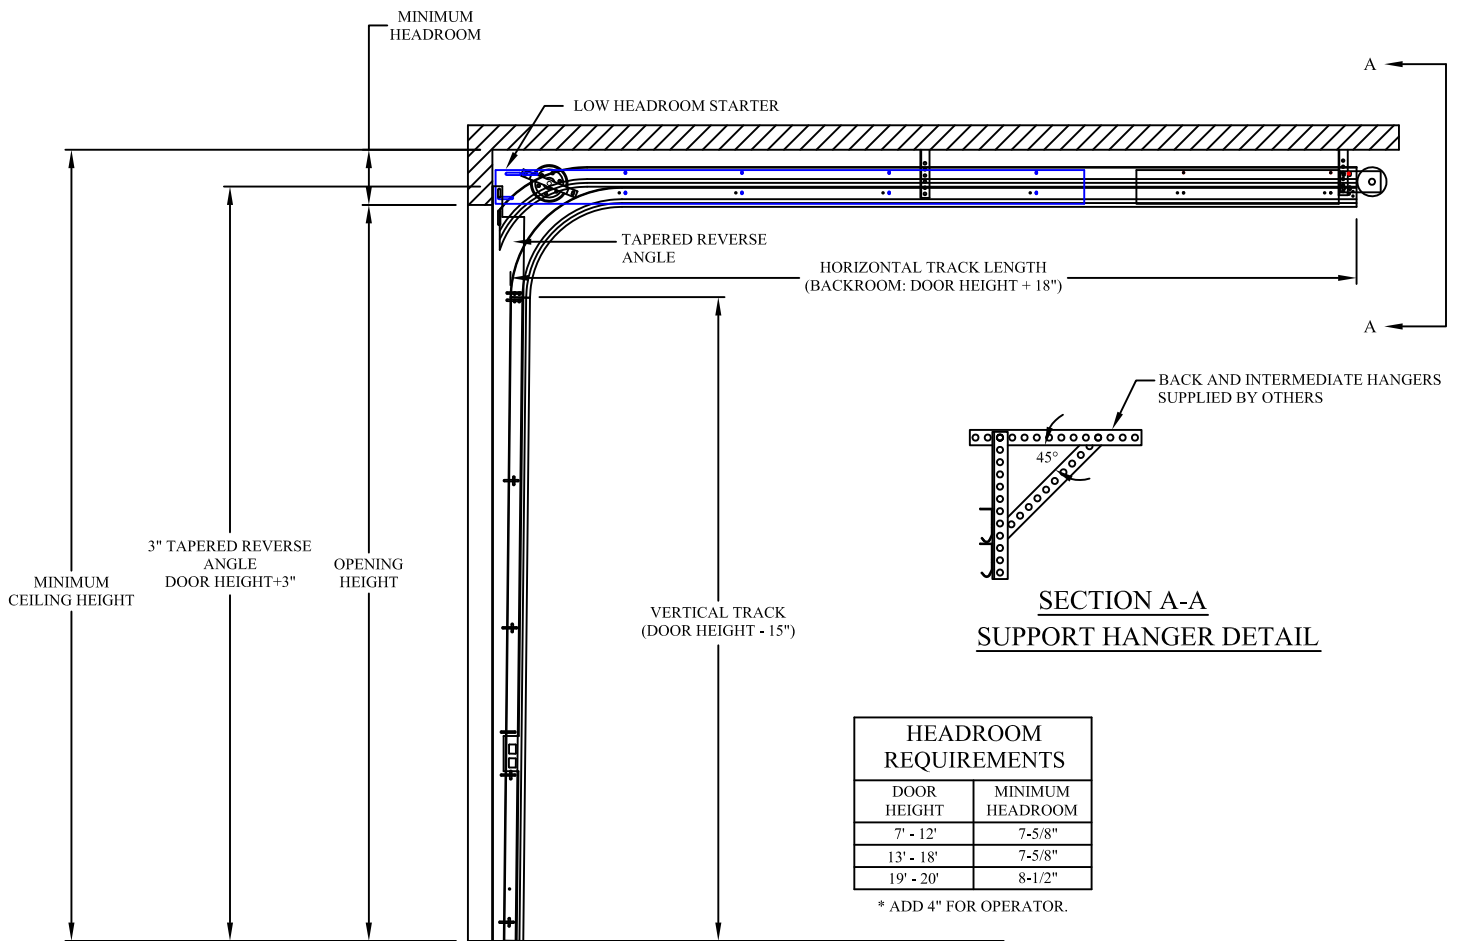

COMMERCIAL 3" TAPERED REVERSE ANGLE MOUNT  
 LOW HEADROOM TORSION TO THE REAR

STANDARD LIFT LOW HEADROOM TO THE REAR  
3" TAPERED REVERSE ANGLE MOUNT TRACK SET DETAIL