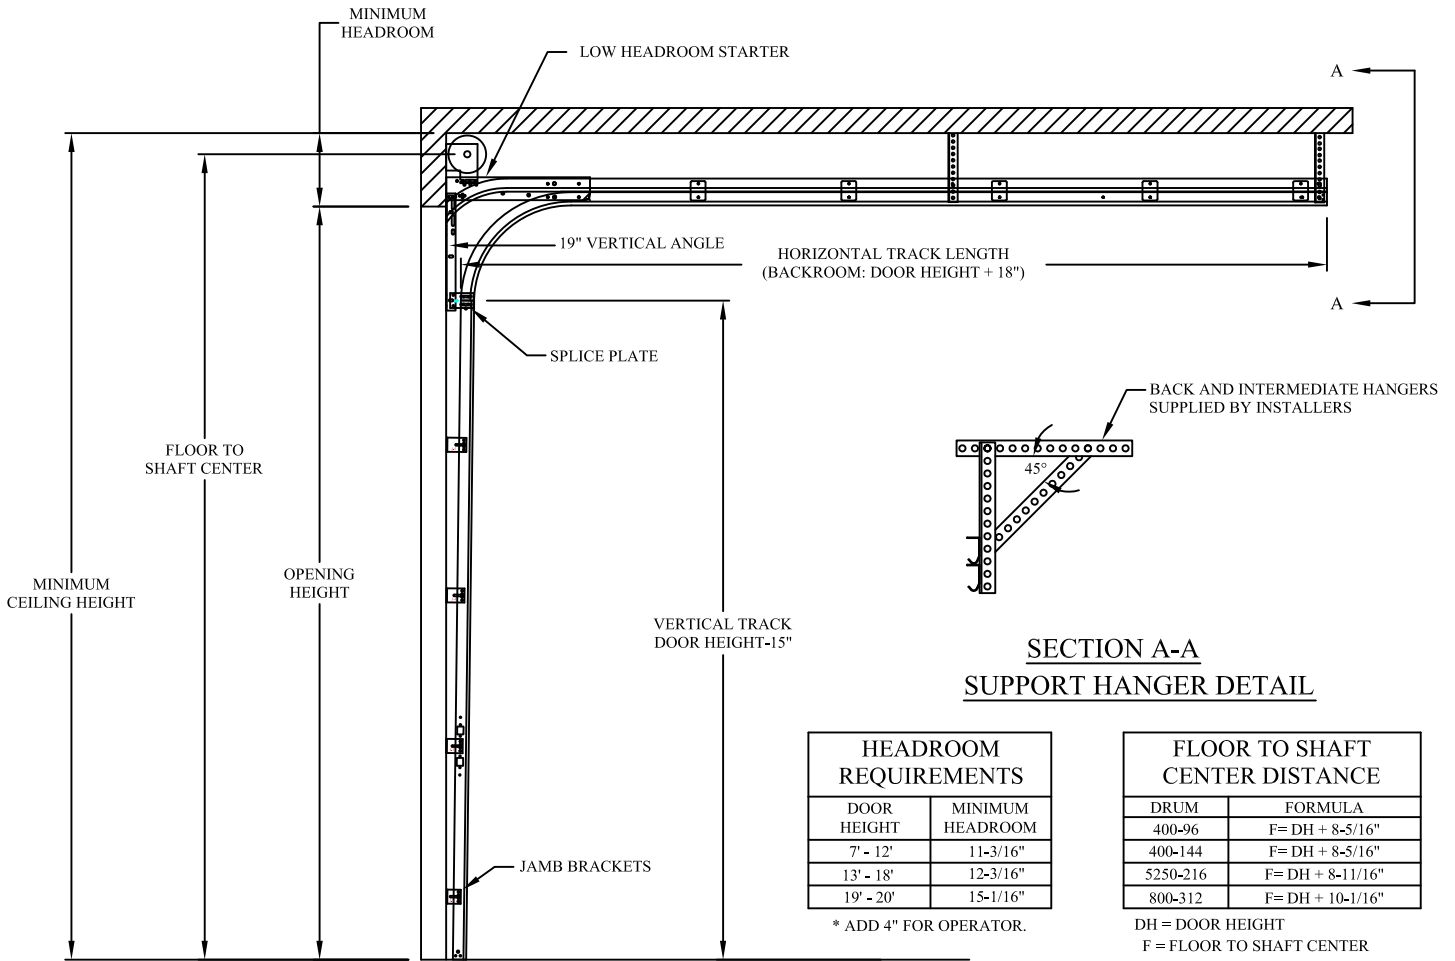

**COMMERCIAL BRACKET MOUNT LOW HEADROOM
TORSION TO THE FRONT**

ASSA ABLOY

**STANDARD LIFT LOW HEADROOM TO THE FRONT
BRACKET MOUNT TRACK SET DETAIL**