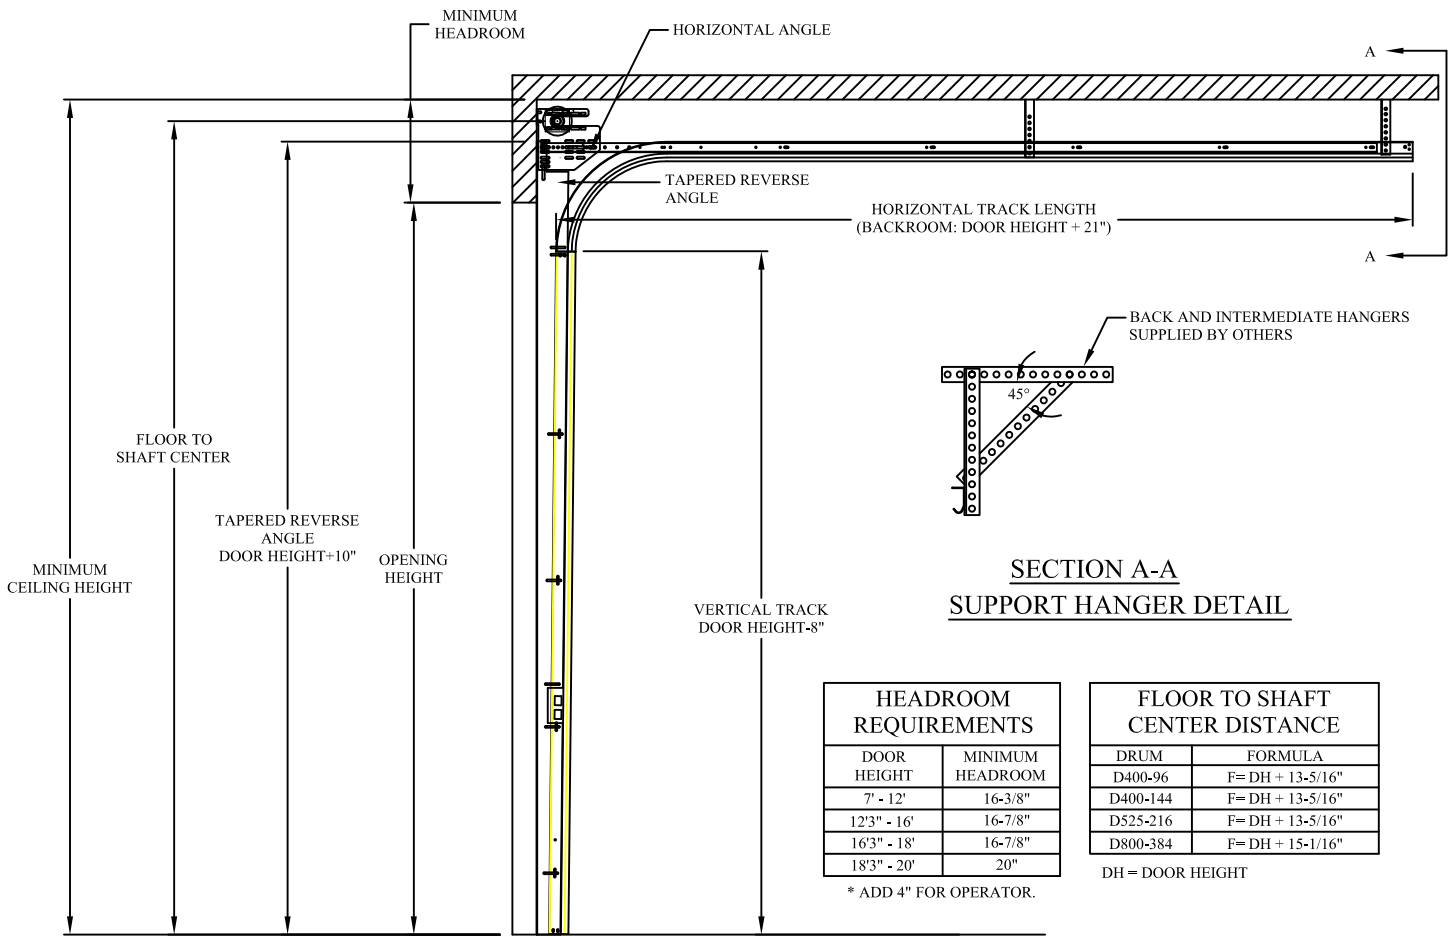

COMMERCIAL TAPERED REVERSE ANGLE MOUNT STANDARD LIFT

ASSA ABLOY

STANDARD LIFT TAPERED REVERSE ANGLE MOUNT TRACK SET DETAIL