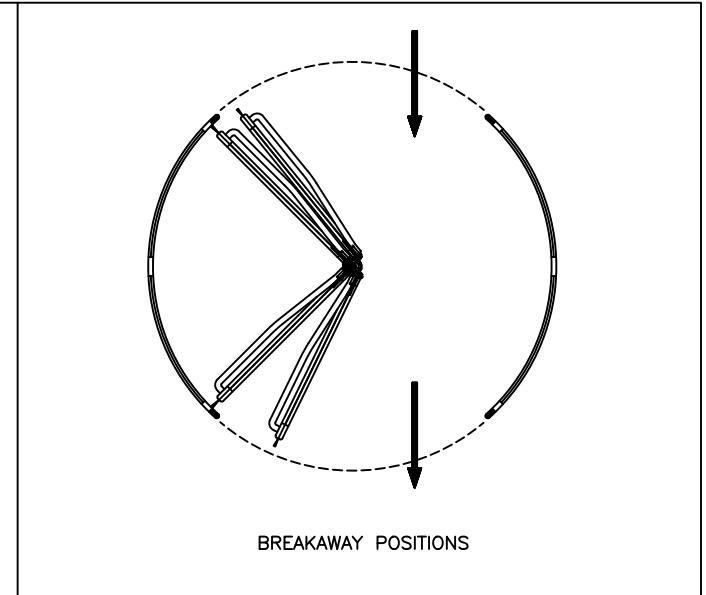

ASSA ABLOY

ASSA ABLOY Entrance Systems
1900 Airport Road
Monroe, NC 28110
Phone: 1-866-BESAM-87
specdesk.na.aes@assaabloy.com

ASSA ABLOY RD4-100 MANUAL
REVOLVING DOOR
PLAN VIEW

MODEL #	TOTAL DIAMETER "DT"	INSIDE DIAMETER "D"	ROUGH OPENING "RO"	THROAT OPENING "TW"	OVERALL FRAME HEIGHT "OFH"
RD4-100-6	74 5/16"	70 7/8"	74 15/16"	46 7/8"	94 1/2"
RD4-100-7	86 1/8"	82 11/16"	86 3/4"	55 1/4"	94 1/2"
RD4-100-8	97 15/16"	94 1/2"	98 3/4"	63 9/16"	94 1/2"

NOTE: FOR SPECIAL HEIGHT PACKAGES CONTACT FACTORY

DWG NO. 1018279 - RD4-100	SHEET 1 OF 2
DRN BY M.H.W. DATE 10/4/13	CHK BY DATE REV. 2.0 DATE 9/15/2020
ASSA ABLOY RD4-100 MANUAL REVOLVING DOOR PLAN VIEW	
ASSA ABLOY	ASSA ABLOY Entrance Systems 1900 Airport Road Monroe, NC 28110 Phone: 1-866-BESAM-87 specdesk.na.aes@assaabloy.com