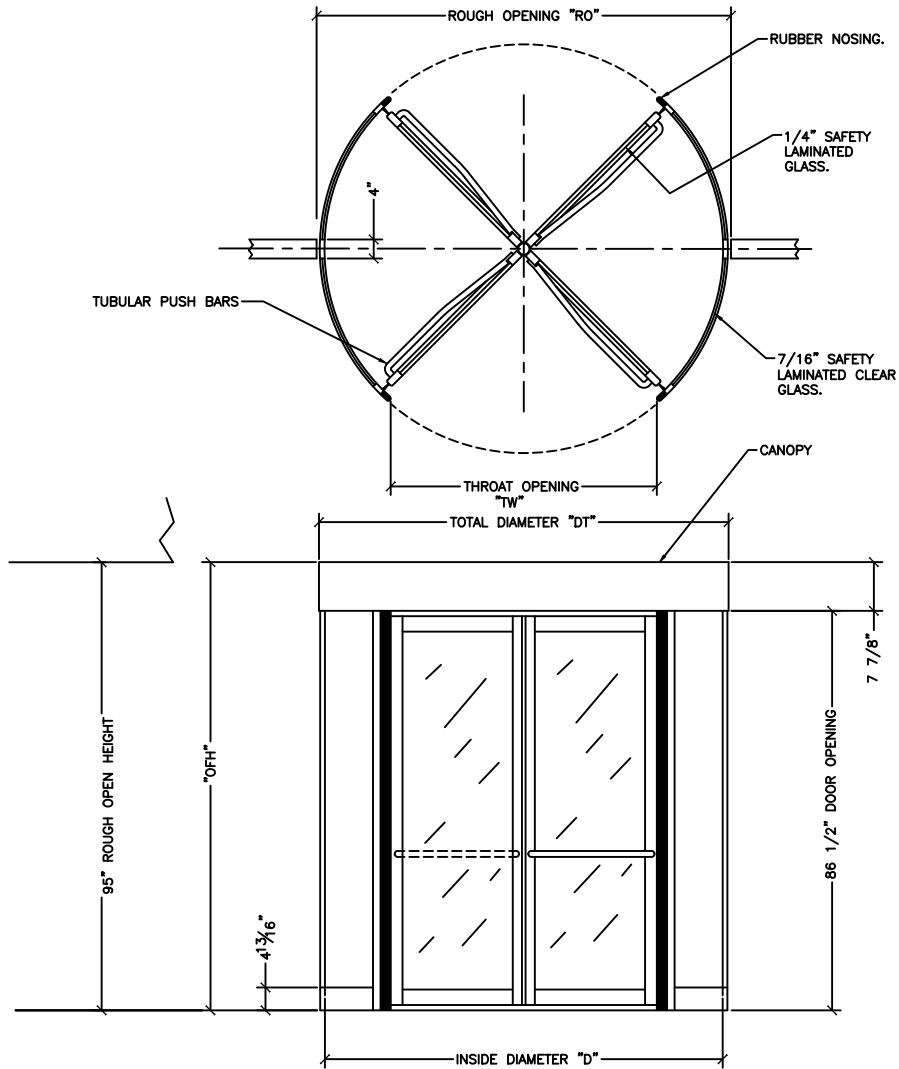

ASSA ABLOY

ASSA ABLOY Entrance Systems
1900 Airport Road
Monroe, NC 28110
Phone: 1-866-BESAM-87
specdesk.na.aes@assaabloy.com

ASSA ABLOY RD4-100 MANUAL
REVOLVING DOOR
PLAN VIEW

MODEL #	TOTAL DIAMETER "DT"	INSIDE DIAMETER "D"	ROUGH OPENING "RO"	THROAT OPENING "TW"	OVERALL FRAME HEIGHT "OFH"
RD4-100-6	74 5/16"	70 7/8"	74 15/16"	46 7/8"	94 1/2"
RD4-100-7	86 1/8"	82 11/16"	86 3/4"	55 1/4"	94 1/2"
RD4-100-8	97 15/16"	94 1/2"	98 3/4"	63 9/16"	94 1/2"

NOTE: FOR SPECIAL HEIGHT PACKAGES CONTACT FACTORY

DWG NO. 1018279 - RD4-100	SHEET 1 OF 2
DRN BY M.H.W. DATE 10/4/13	CHK BY DATE REV. 2.0 DATE 9/15/2020
ASSA ABLOY RD4-100 MANUAL REVOLVING DOOR PLAN VIEW	
ASSA ABLOY	ASSA ABLOY Entrance Systems 1900 Airport Road Monroe, NC 28110 Phone: 1-866-BESAM-87 specdesk.na.aes@assaabloy.com