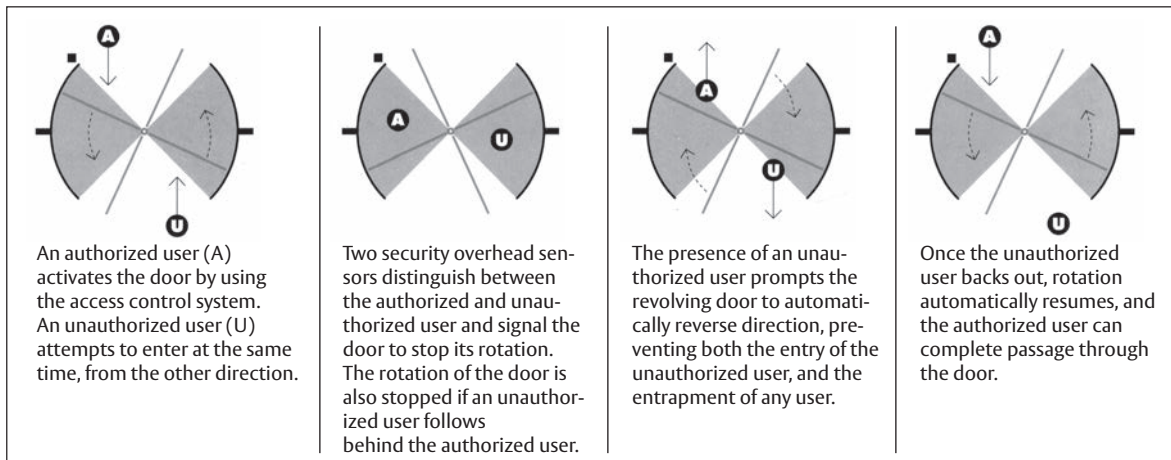

How it works