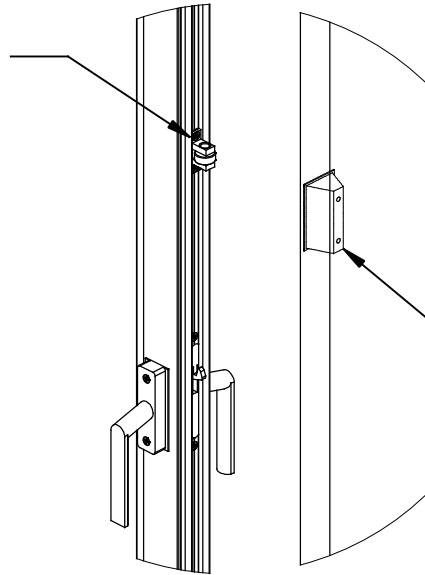

Description	Centering Wheel	
Remarks	<ul style="list-style-type: none"> White plastic wheel mounted in a polished aluminum housing 	

Description	Centering Wheel Enclosure	
Remarks	<ul style="list-style-type: none"> Stainless Brush Finish 	

Centering Wheel mounted on active leaf nose rail

Centering Wheel Enclosure mounted in jamb

DWG NO. 1016562					
DRN BY DBN	DATE 02/22/17	CHK BY CLW	DATE 03/03/17	REV. 2.0	DATE 05/24/17