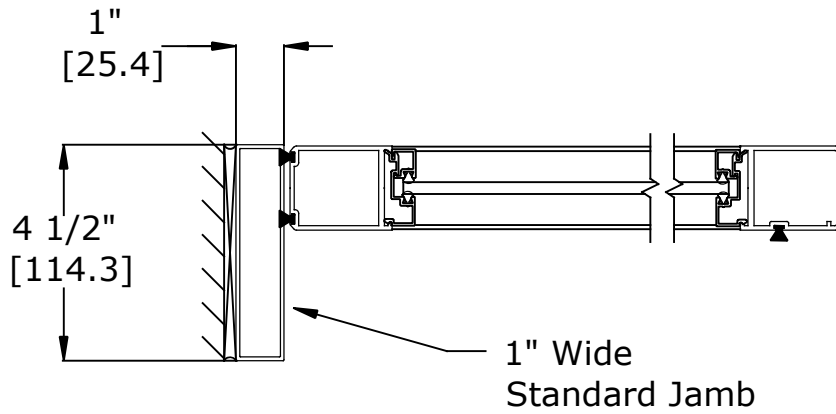

Description	1" Wide Jambs	
Remarks	<ul style="list-style-type: none"> <li>• Used to increase Clear Door Opening (CDO)</li> <li>• Nominal 1/8" wall thickness</li> </ul>	

DWG NO. 1016563											
DRN BY	DBN	DATE	02/22/17	CHK BY	CLW	DATE	03/03/17	REV.	2.0	DATE	05/24/17