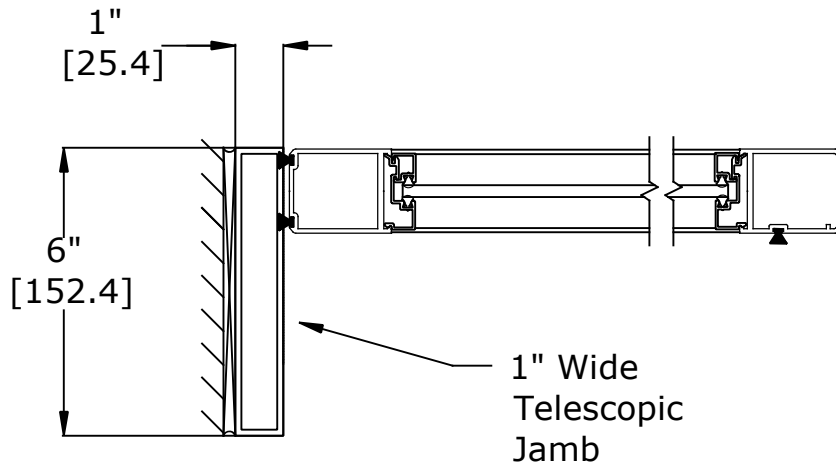

Description	1" Wide Jambs	
Remarks	<ul style="list-style-type: none"> <li>• Used to increase Clear Door Opening (CDO)</li> <li>• Nominal 1/8" wall thickness</li> </ul>	

DWG NO. 1016563											
DRN BY	DBN	DATE	02/22/17	CHK BY	CLW	DATE	03/03/17	REV.	2.0	DATE	05/24/17