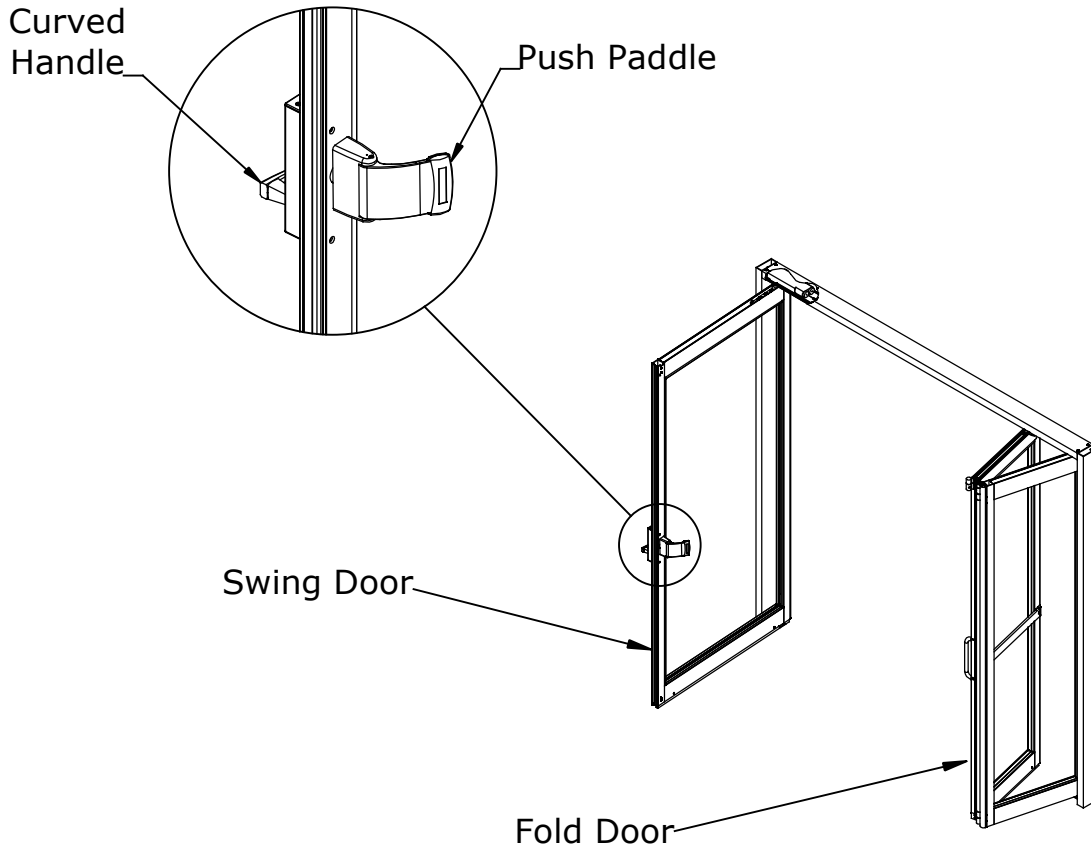

Description	Swing Door Positive Latch	
Remarks	<ul style="list-style-type: none"> • Finish: Brushed Stainless Steel • Curved handle to the exterior, push paddle to the interior 	

DWG NO.		1016577									
DRN BY	DBN	DATE	02/22/17	CHK BY	CLW	DATE	03/03/17	REV.	2.0	DATE	05/24/17