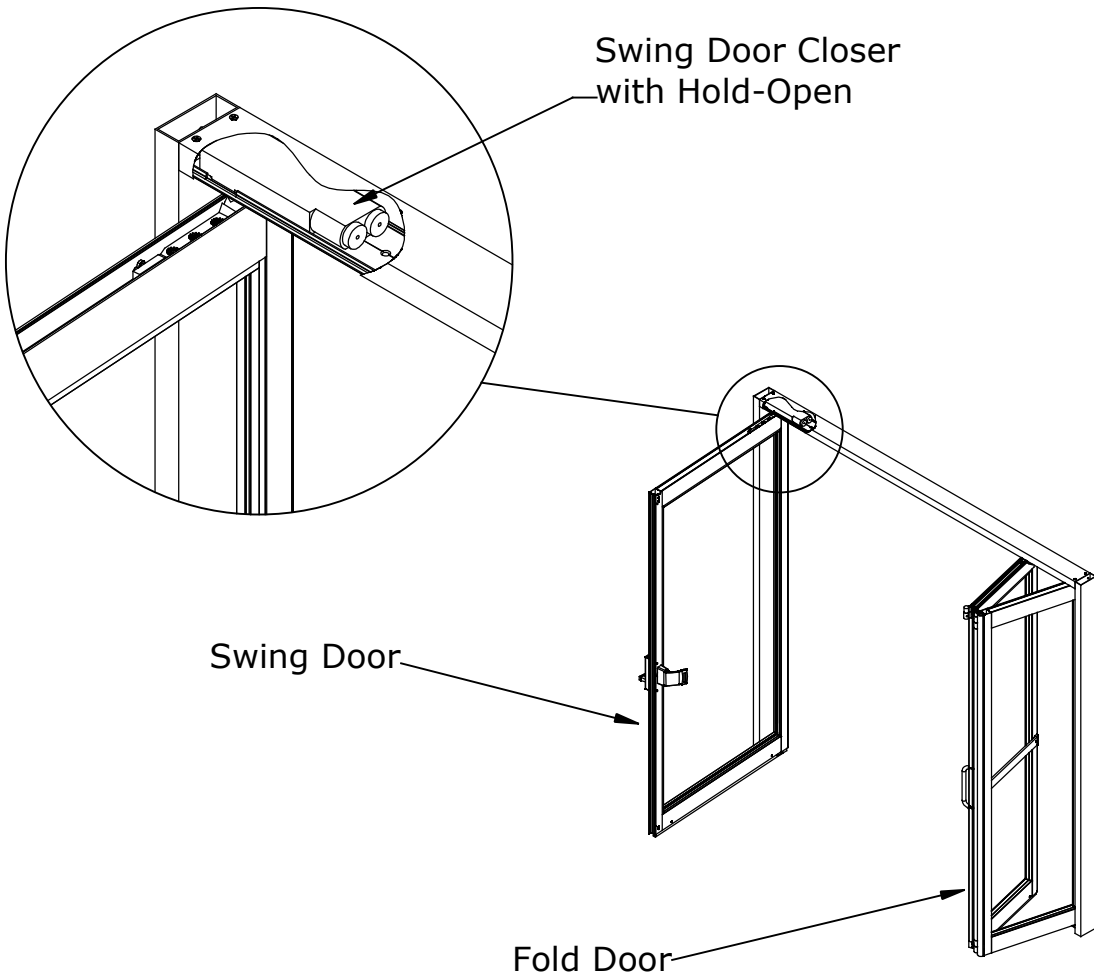

Description	Swing Door Closer	
Remarks	<ul style="list-style-type: none"> • Hold Open and Non-Hold Open versions available • Hold Open version not available with smoke rated packages 	

DWG NO. 1016575						
DRN BY	DBN	DATE	02/22/17	CHK BY	CLW	DATE
						03/03/17
						REV. 2.0
						DATE 05/24/17
<h1>ASSA ABLOY</h1>				<hr/> <hr/> <hr/>		
				<hr/> <hr/> <hr/>		
				<hr/> <hr/> <hr/>		