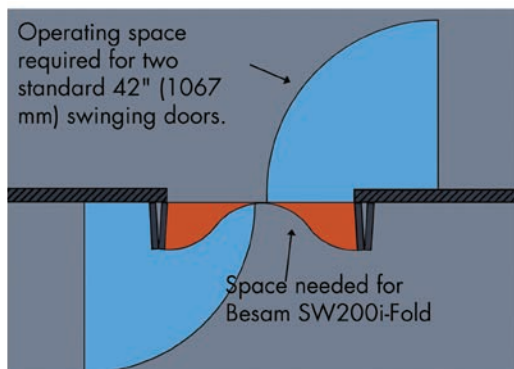

Eliminate the large space requirements of traditional sliding and swing doors

Swing doors require five times more space than folding doors.