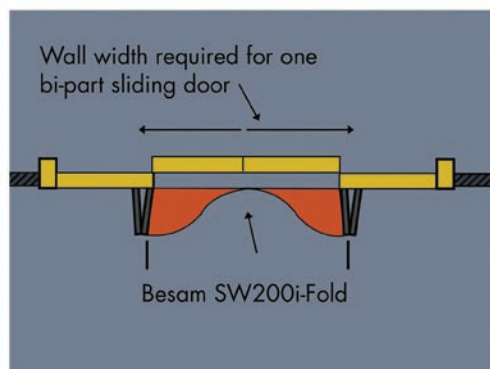

Sliding doors require twice the wall space of folding doors.

SW200i-IG Specs

- Space saving design
- 2-panel or 4-panel
- Out-fold or in-fold
- Emergency breakaway
- New construction or retrofit
- Stack pressure compensation
- Durable
- Compliance with ANSI A156.10
- Low energy consumption
- Power surge protection
- Brown out performance
- Battery back-up (optional)