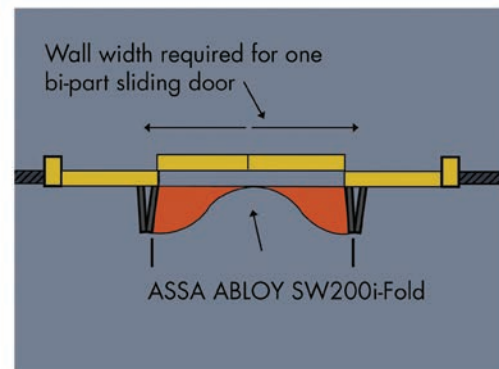

Sliding doors require twice the wall space of folding doors.

SW200i-IG Specs

- Space saving design
- 2-panel or 4-panel
- Out-fold or in-fold
- Emergency breakaway
- New construction or retrofit
- Stack pressure compensation
- Durable
- Compliance with ANSI A156.10
- Low energy consumption
- Power surge protection
- Brown out performance
- Battery back-up (optional)