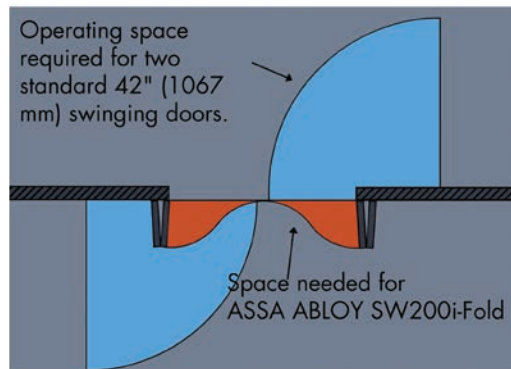

Eliminate the large space requirements of traditional sliding and swing doors

Swing doors require five times more space than folding doors.